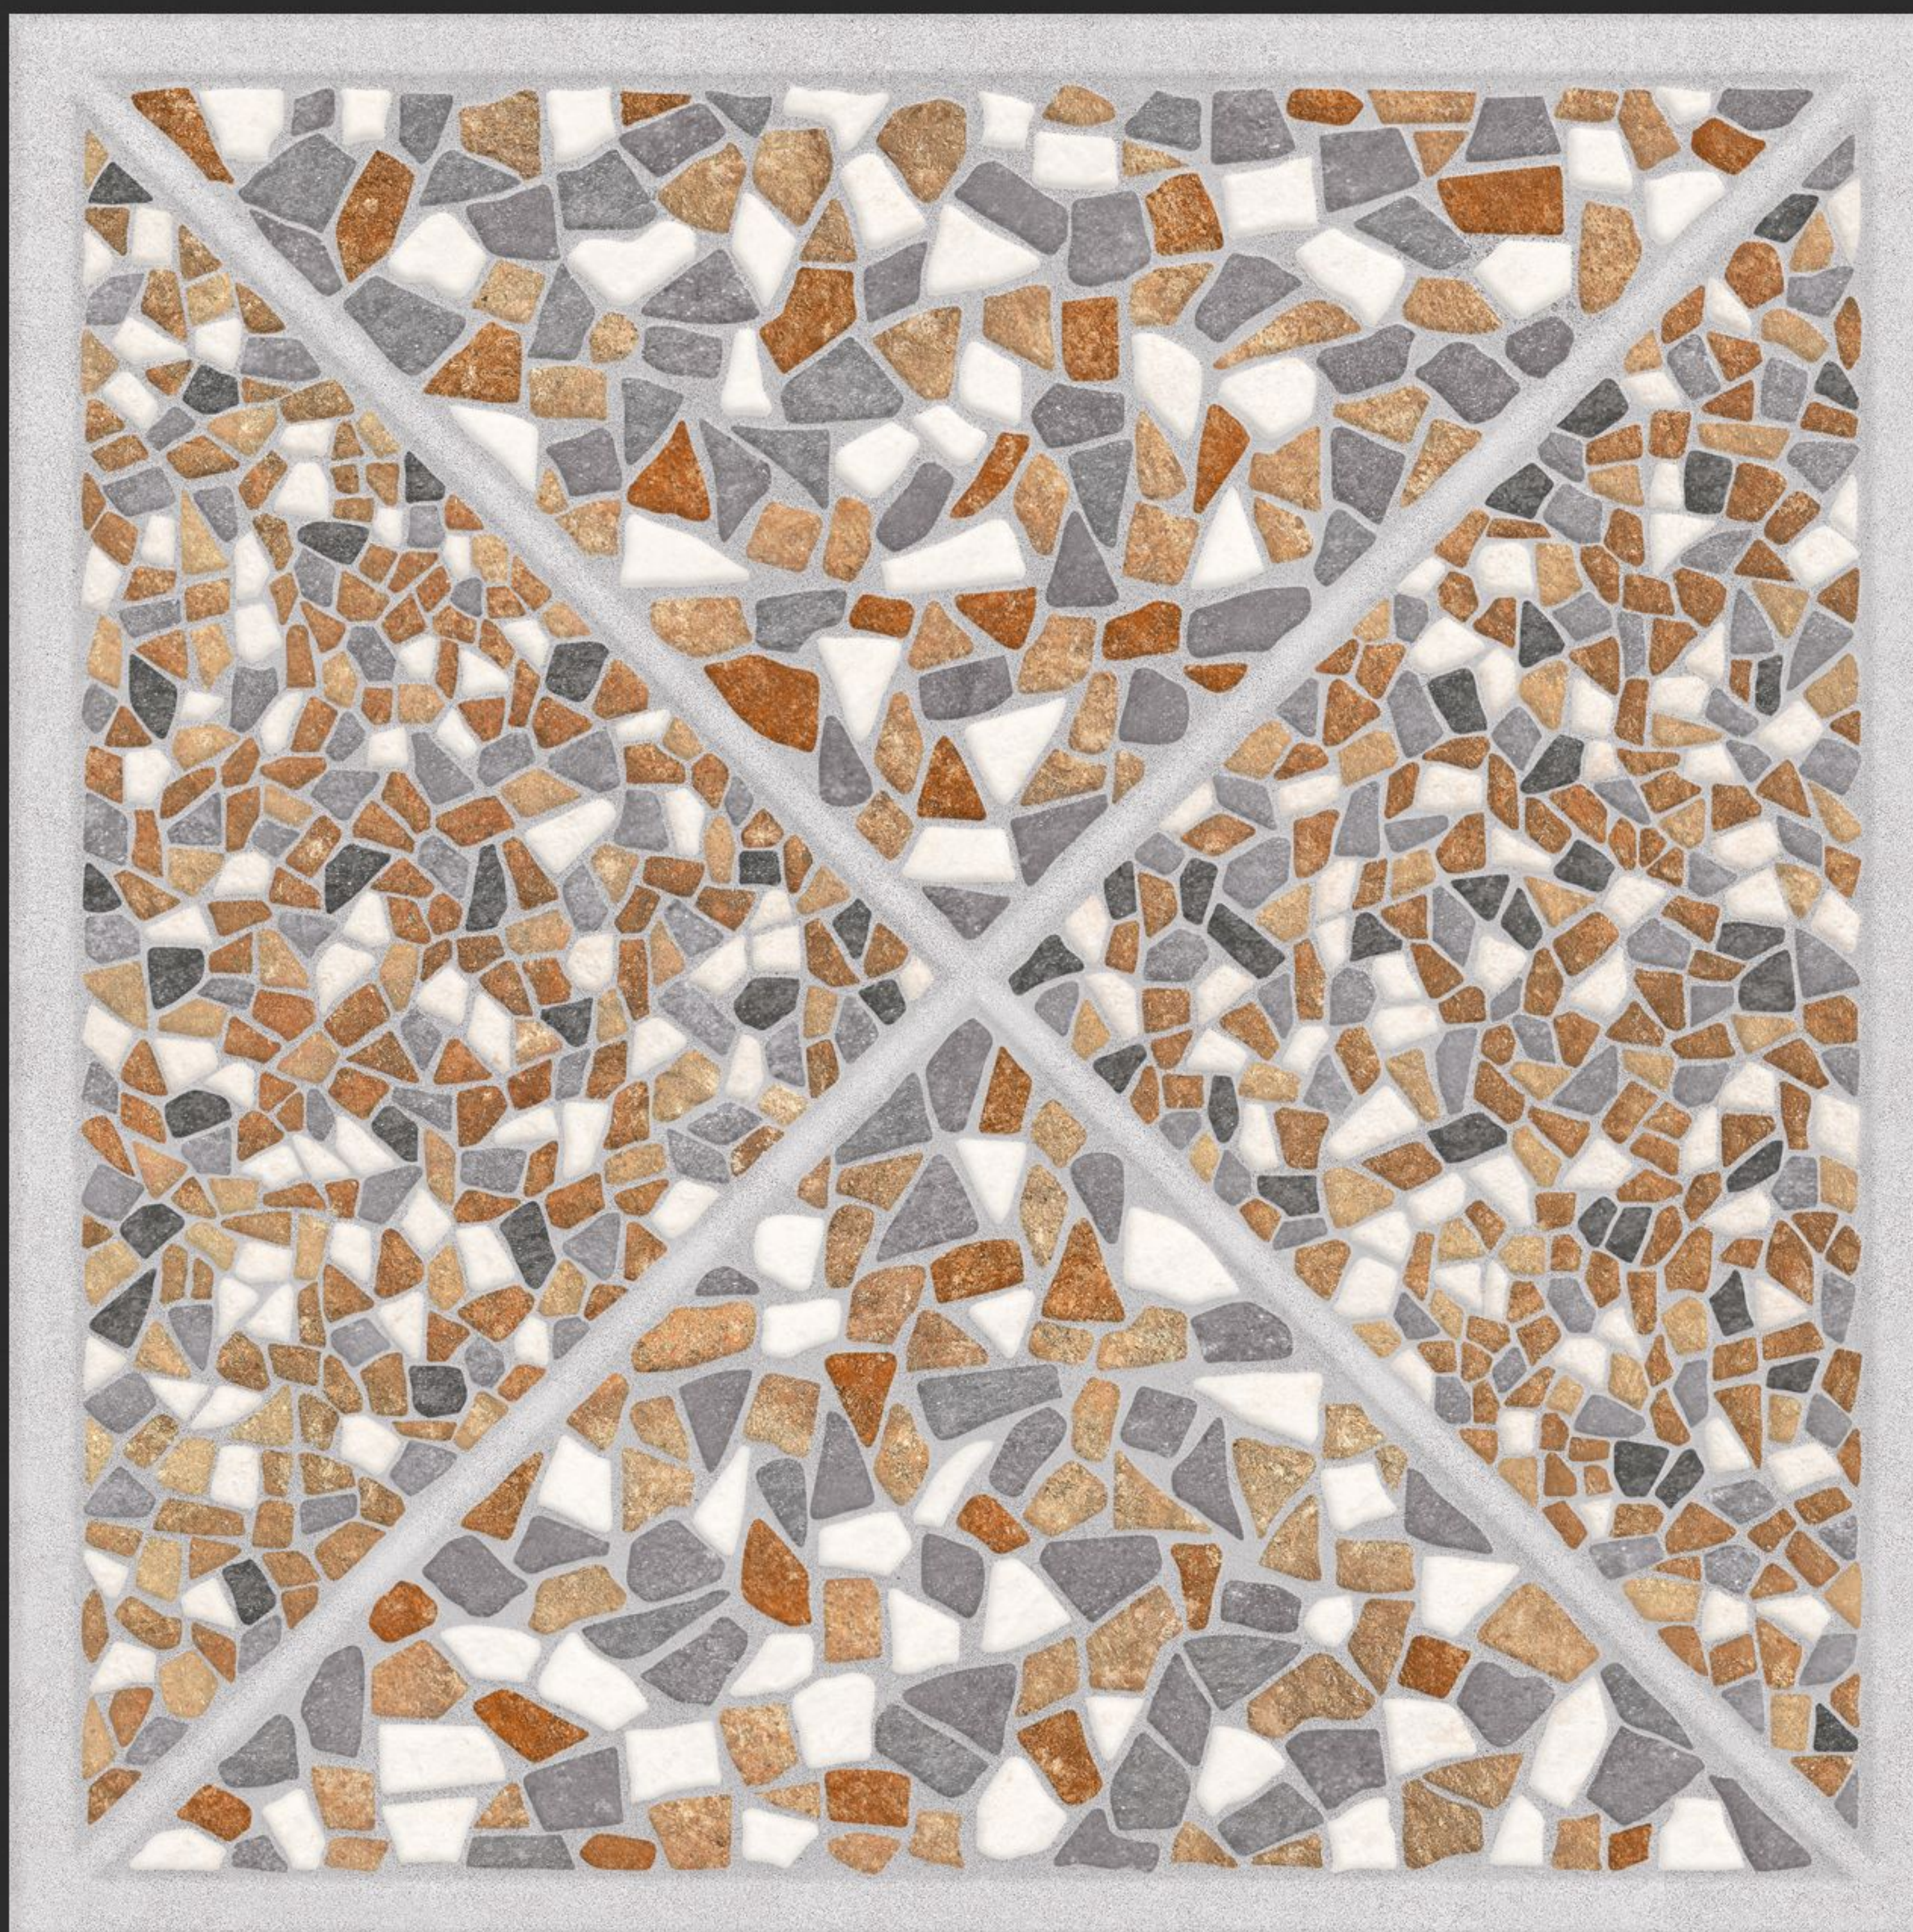

CHINE GRAY

60*60 CM / MATTE / RUSTIC

CODE: 3715 / 1 FACE

Dimensions / Sizes	60 * 60
BOXES	
Units / Tiles	4
m² / box	1.44
NORMAL PALLET	
m² / Pallet	103.6
Boxes / pallet	72