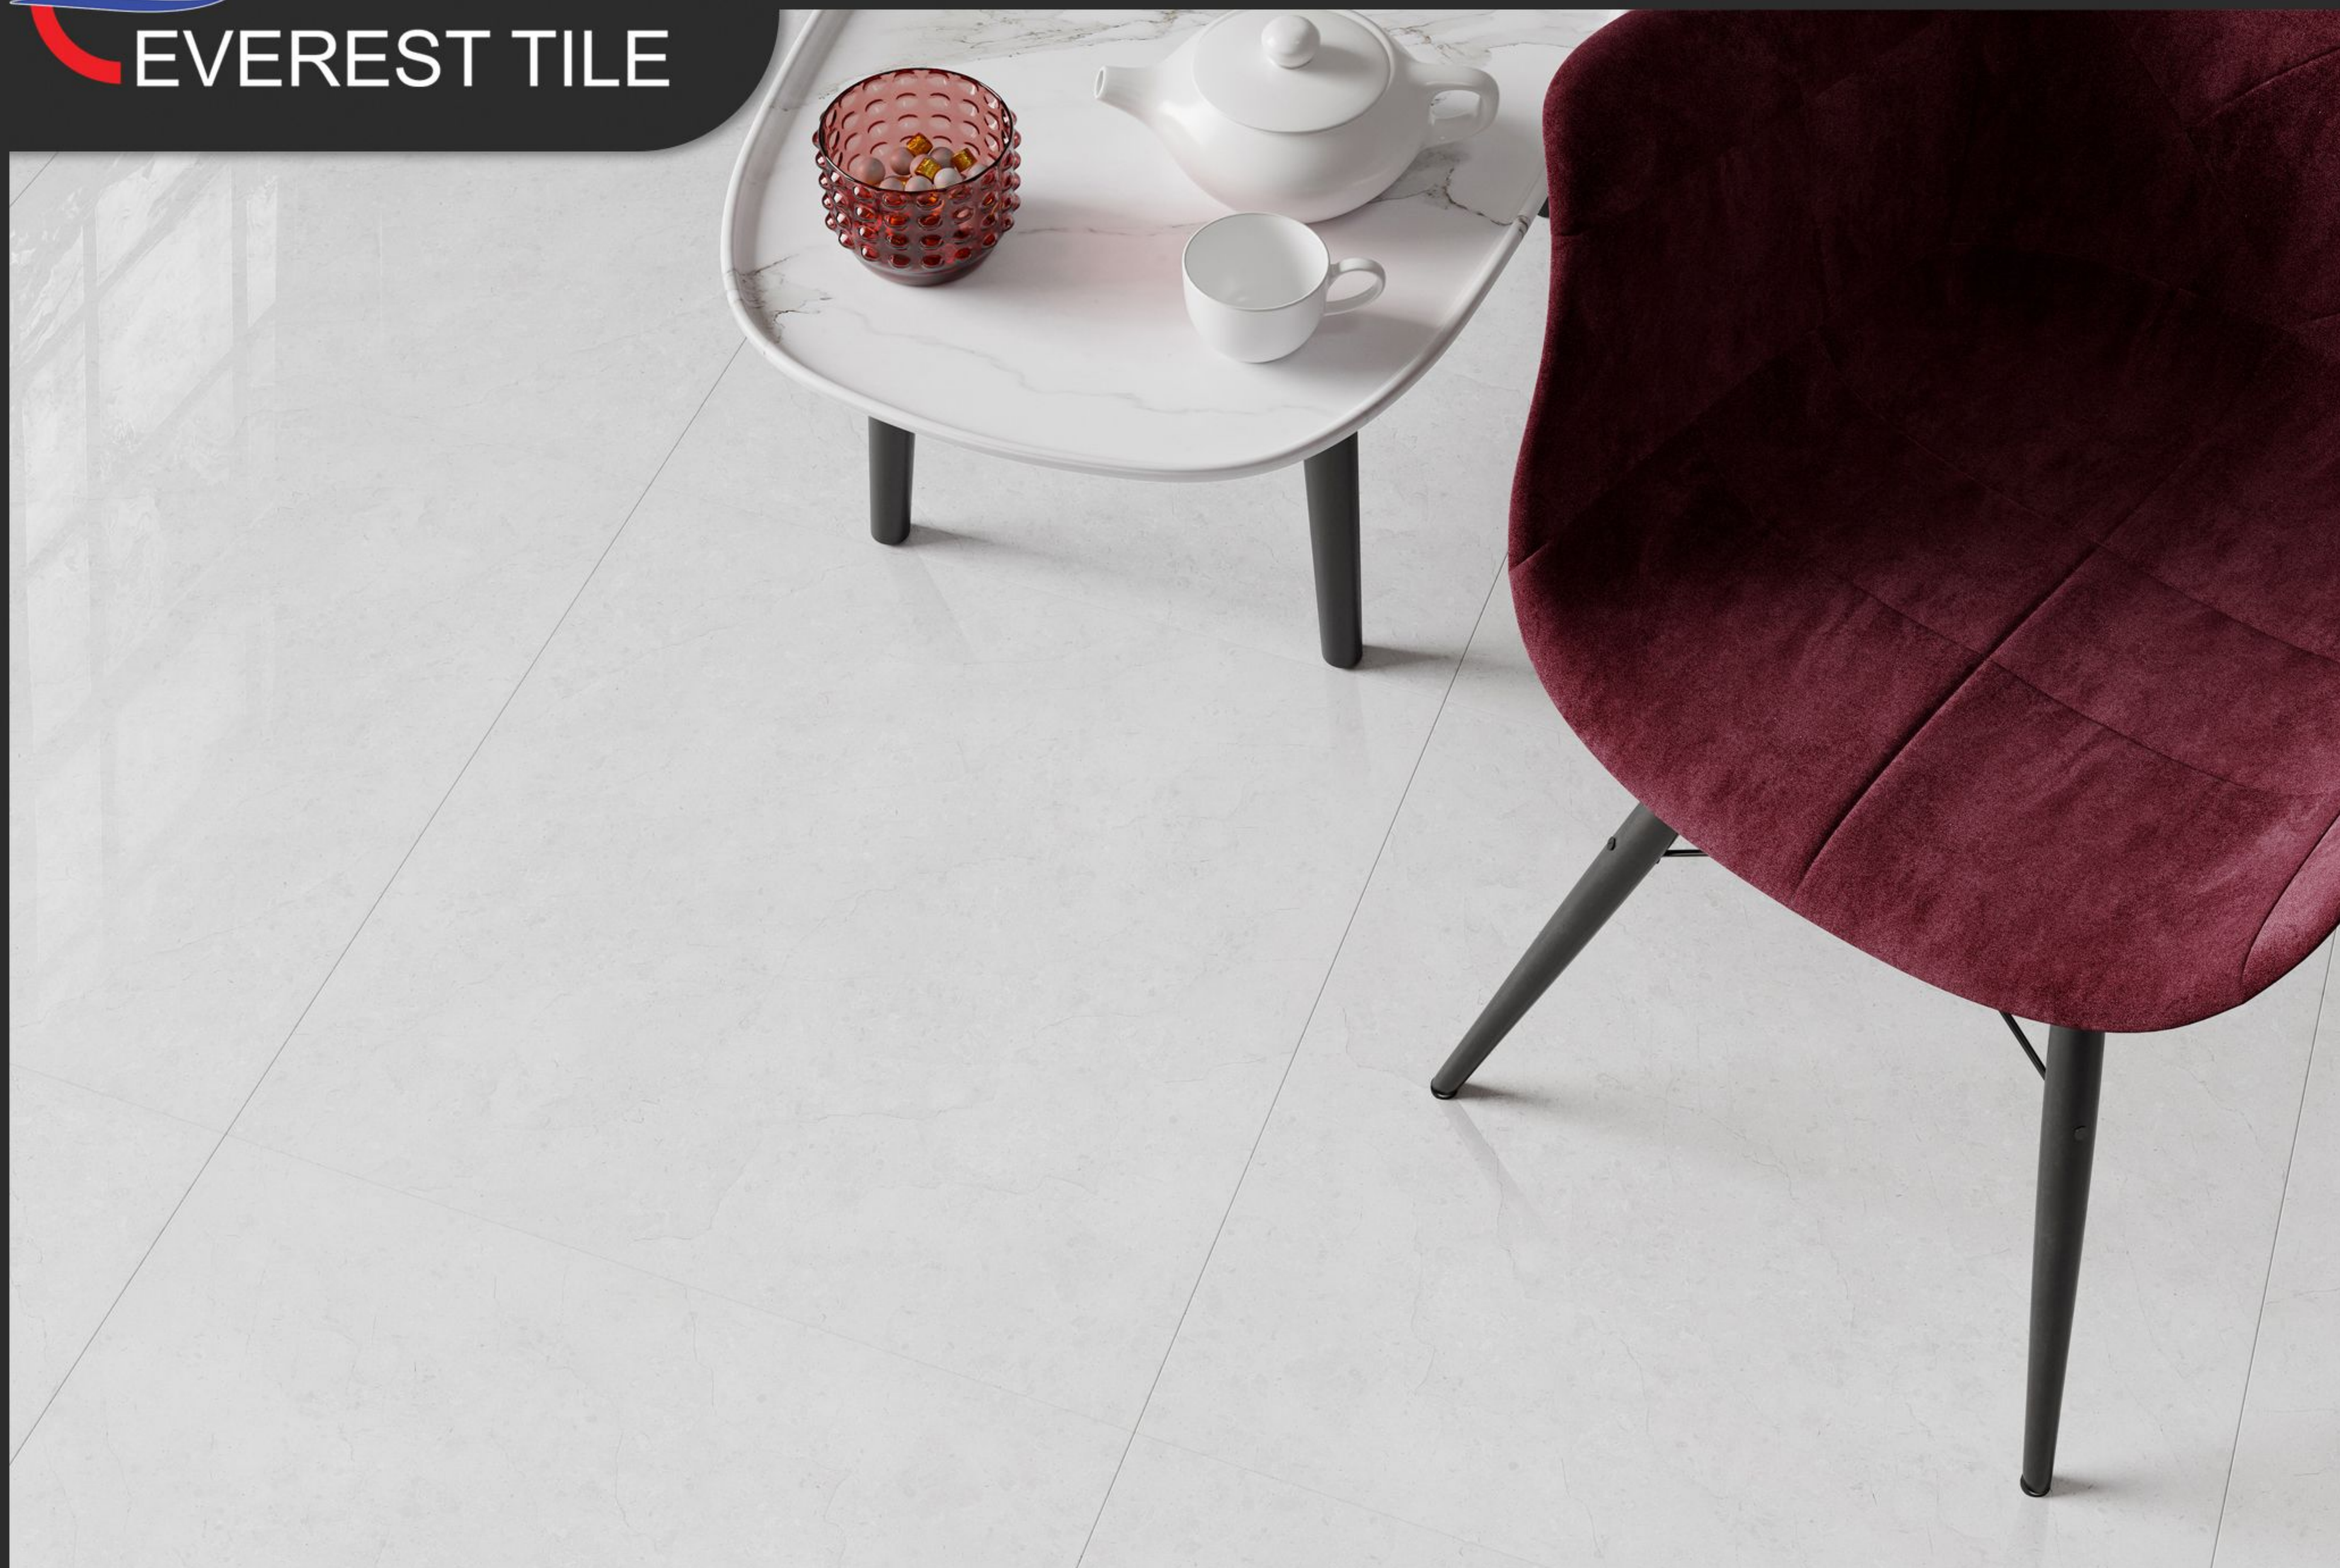

NIKA GRAY LIGHT

60*60 CM / GLOSSY

CODE: 3075 / 1 FACE

Dimensions / Sizes	60 * 60
BOXES	
Units / Tiles	4
m² / box	1.44
NORMAL PALLET	
m² / Pallet	103.6
Boxes / pallet	72