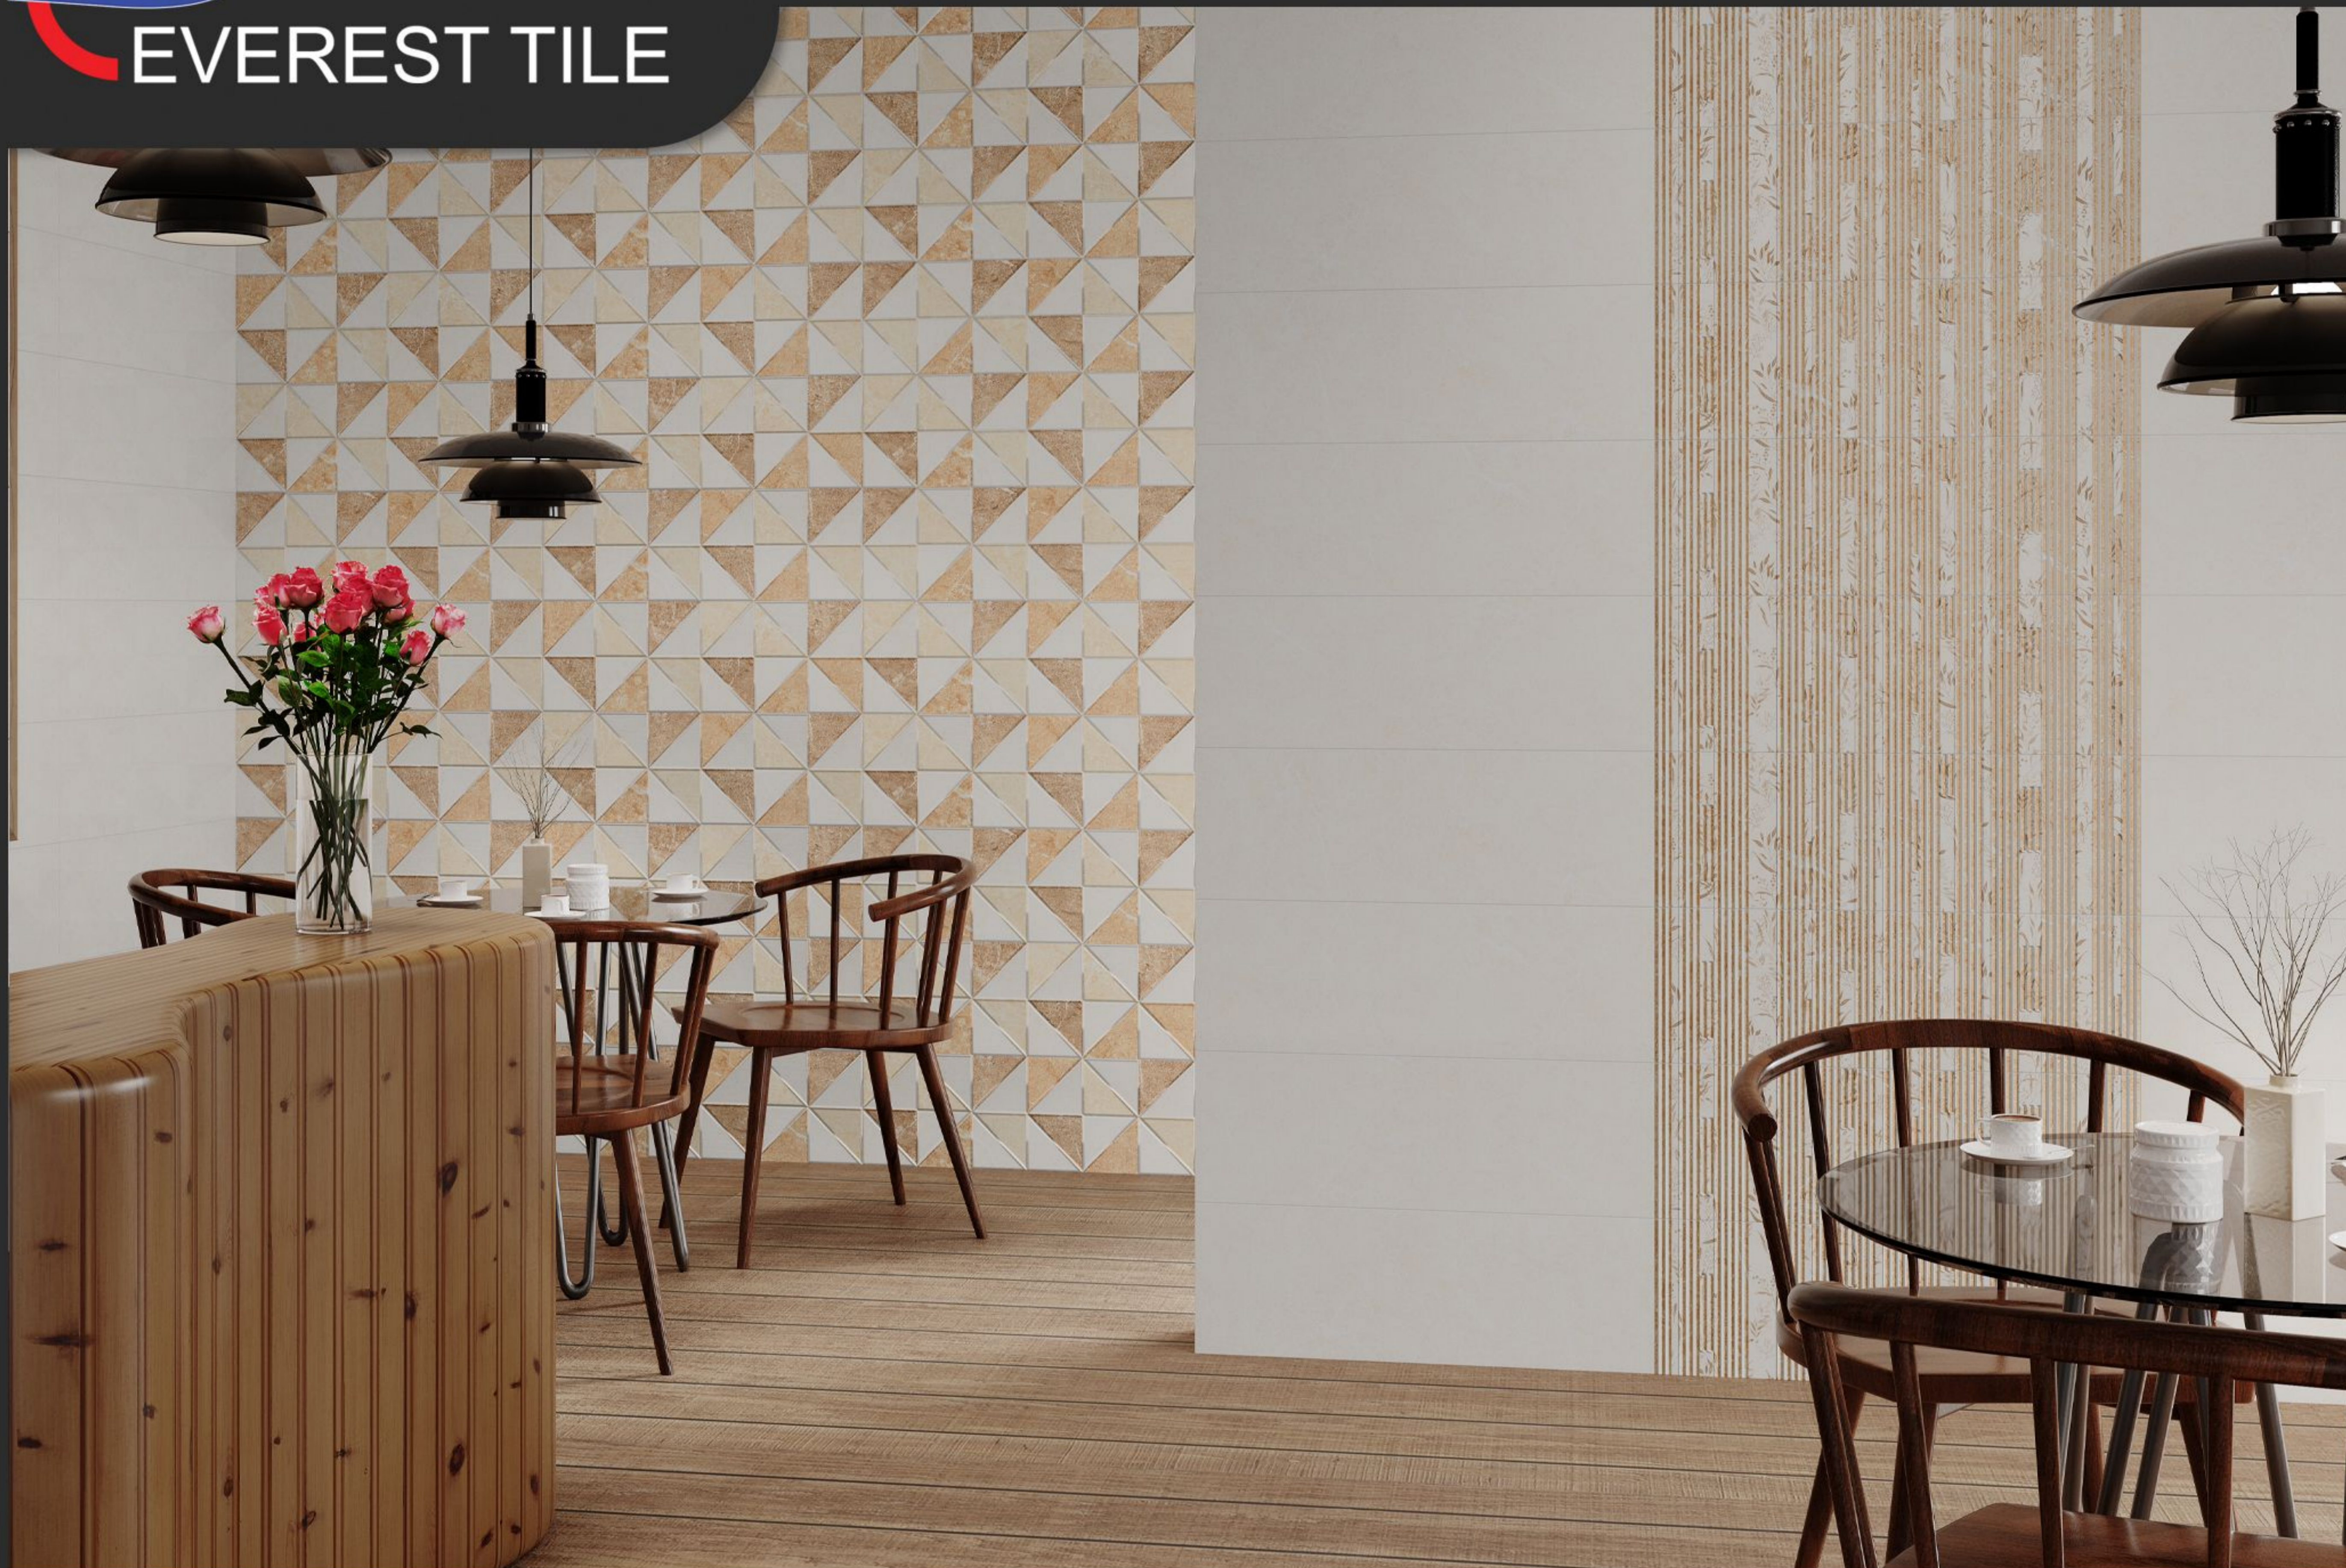

کاشی اورست ایدهال
EVEREST TILE

— WHITE BODY —