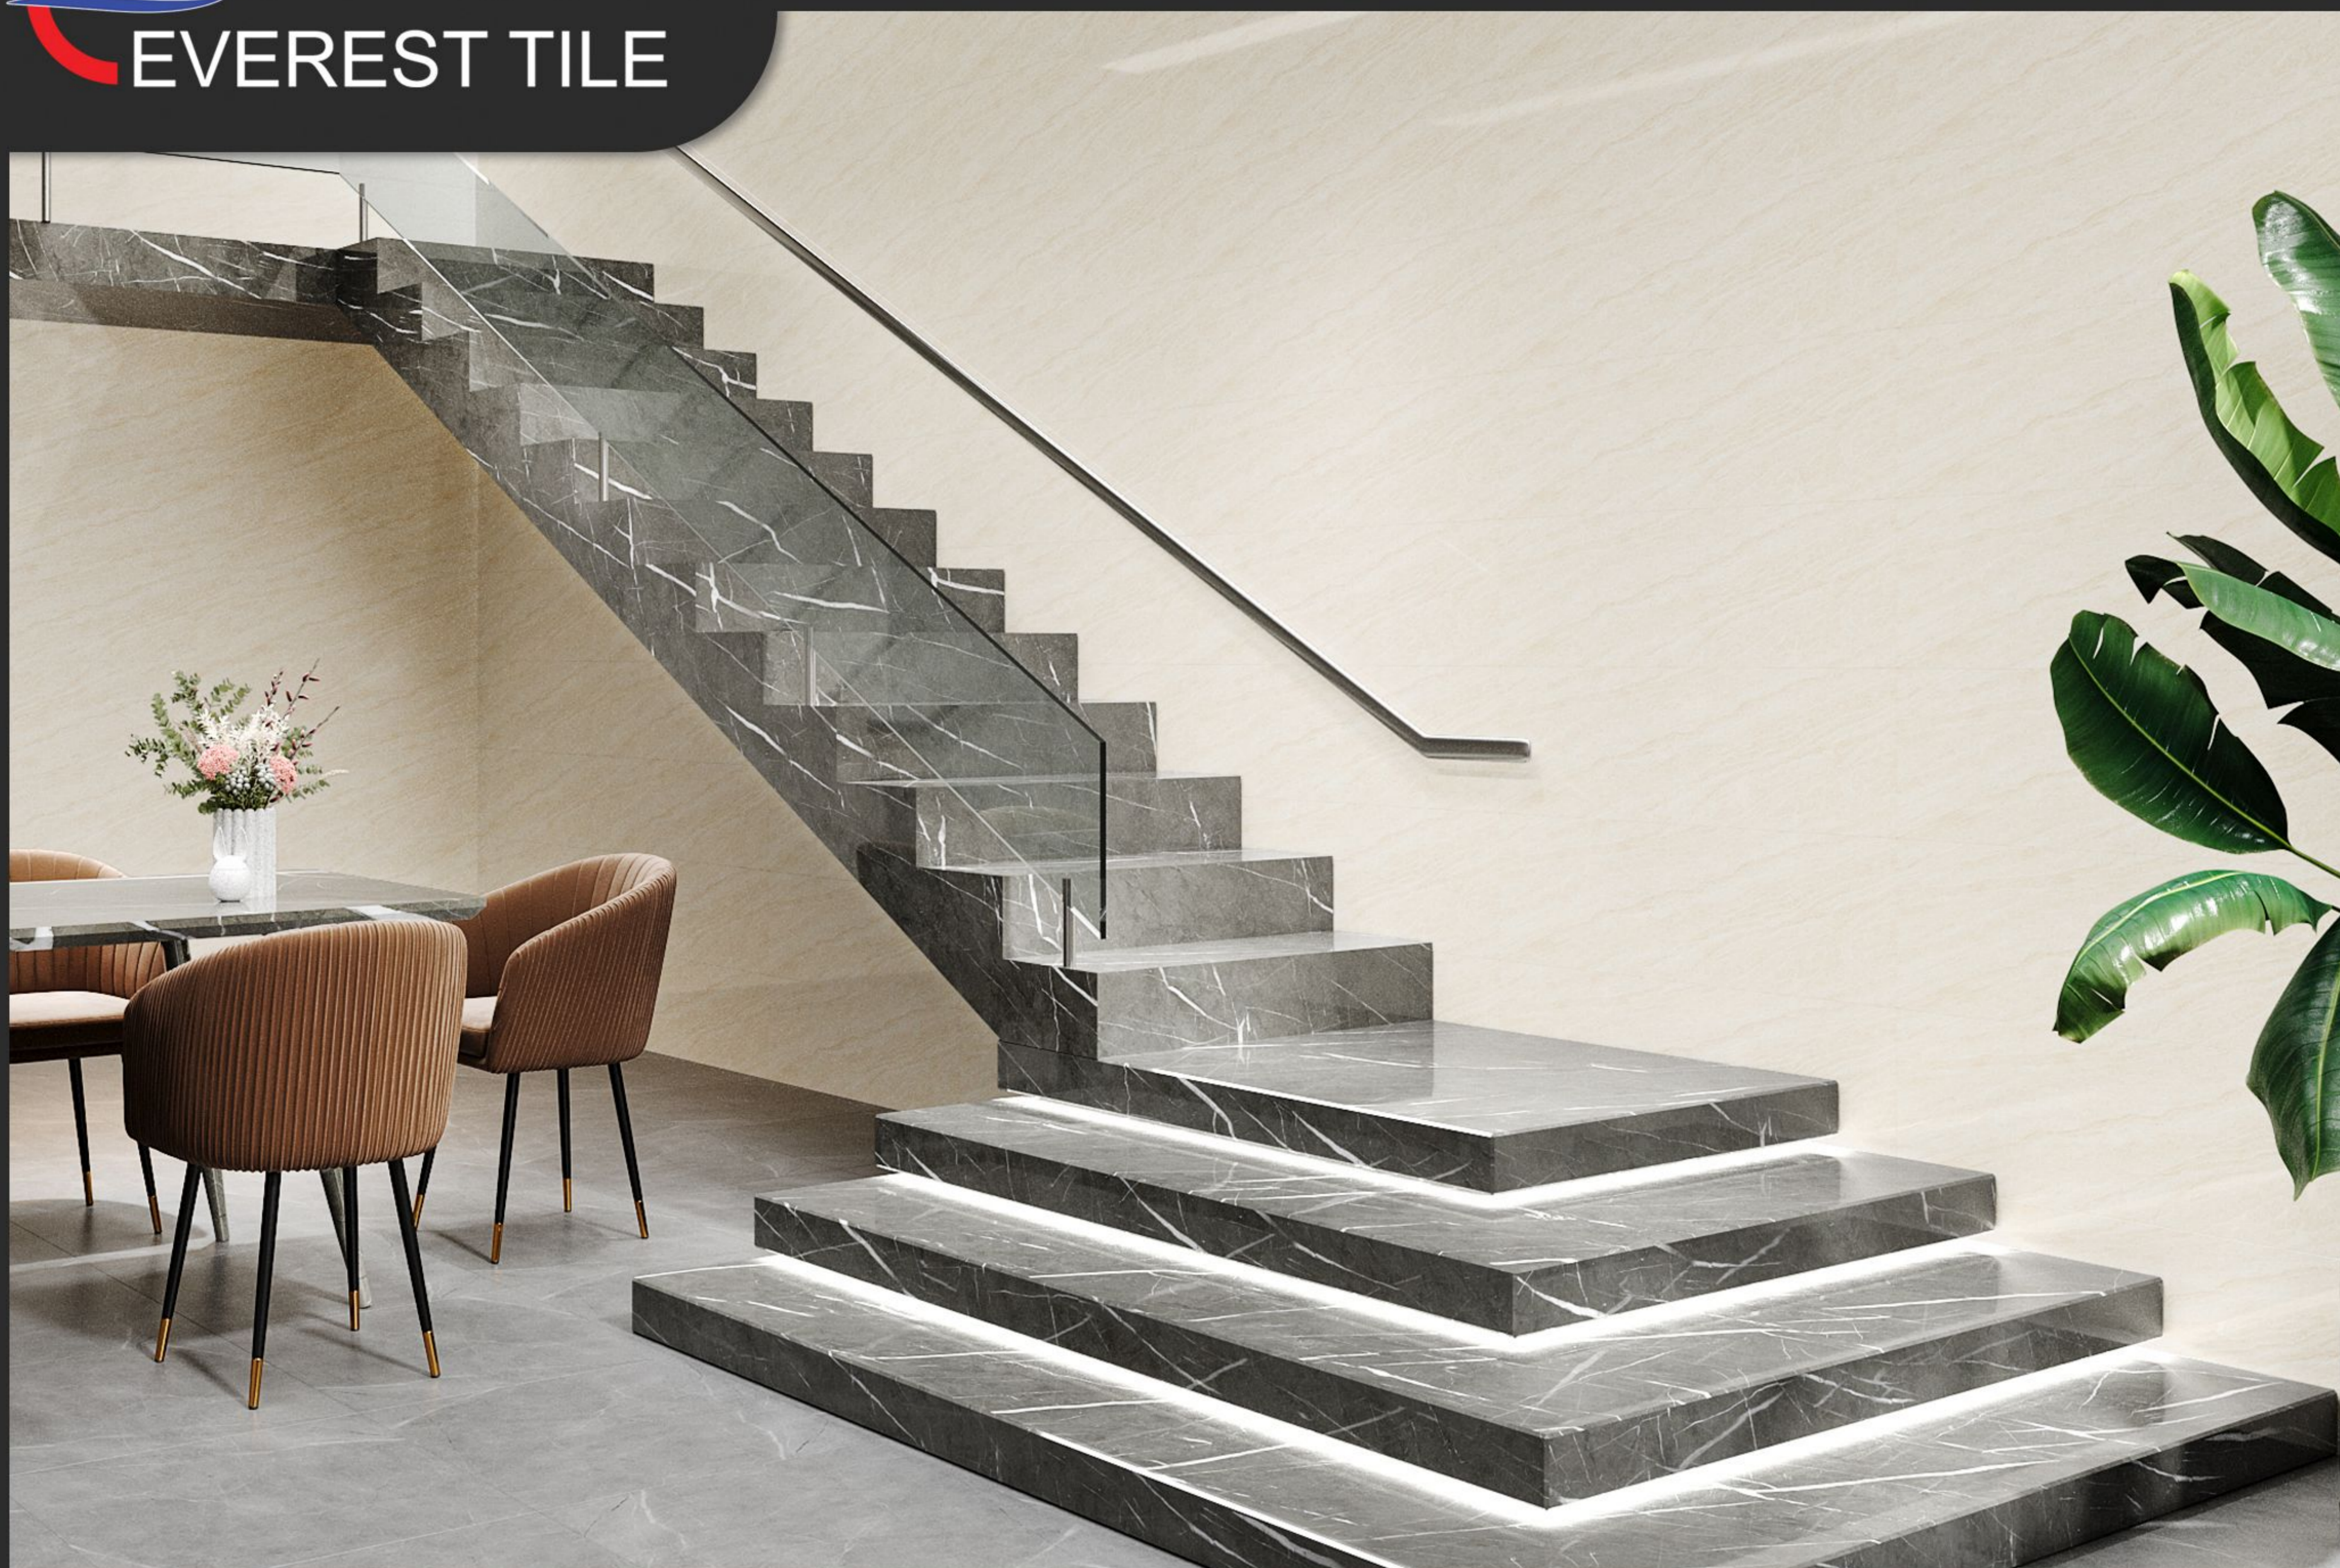

— WHITE BODY —

MAHOUR / CREAM