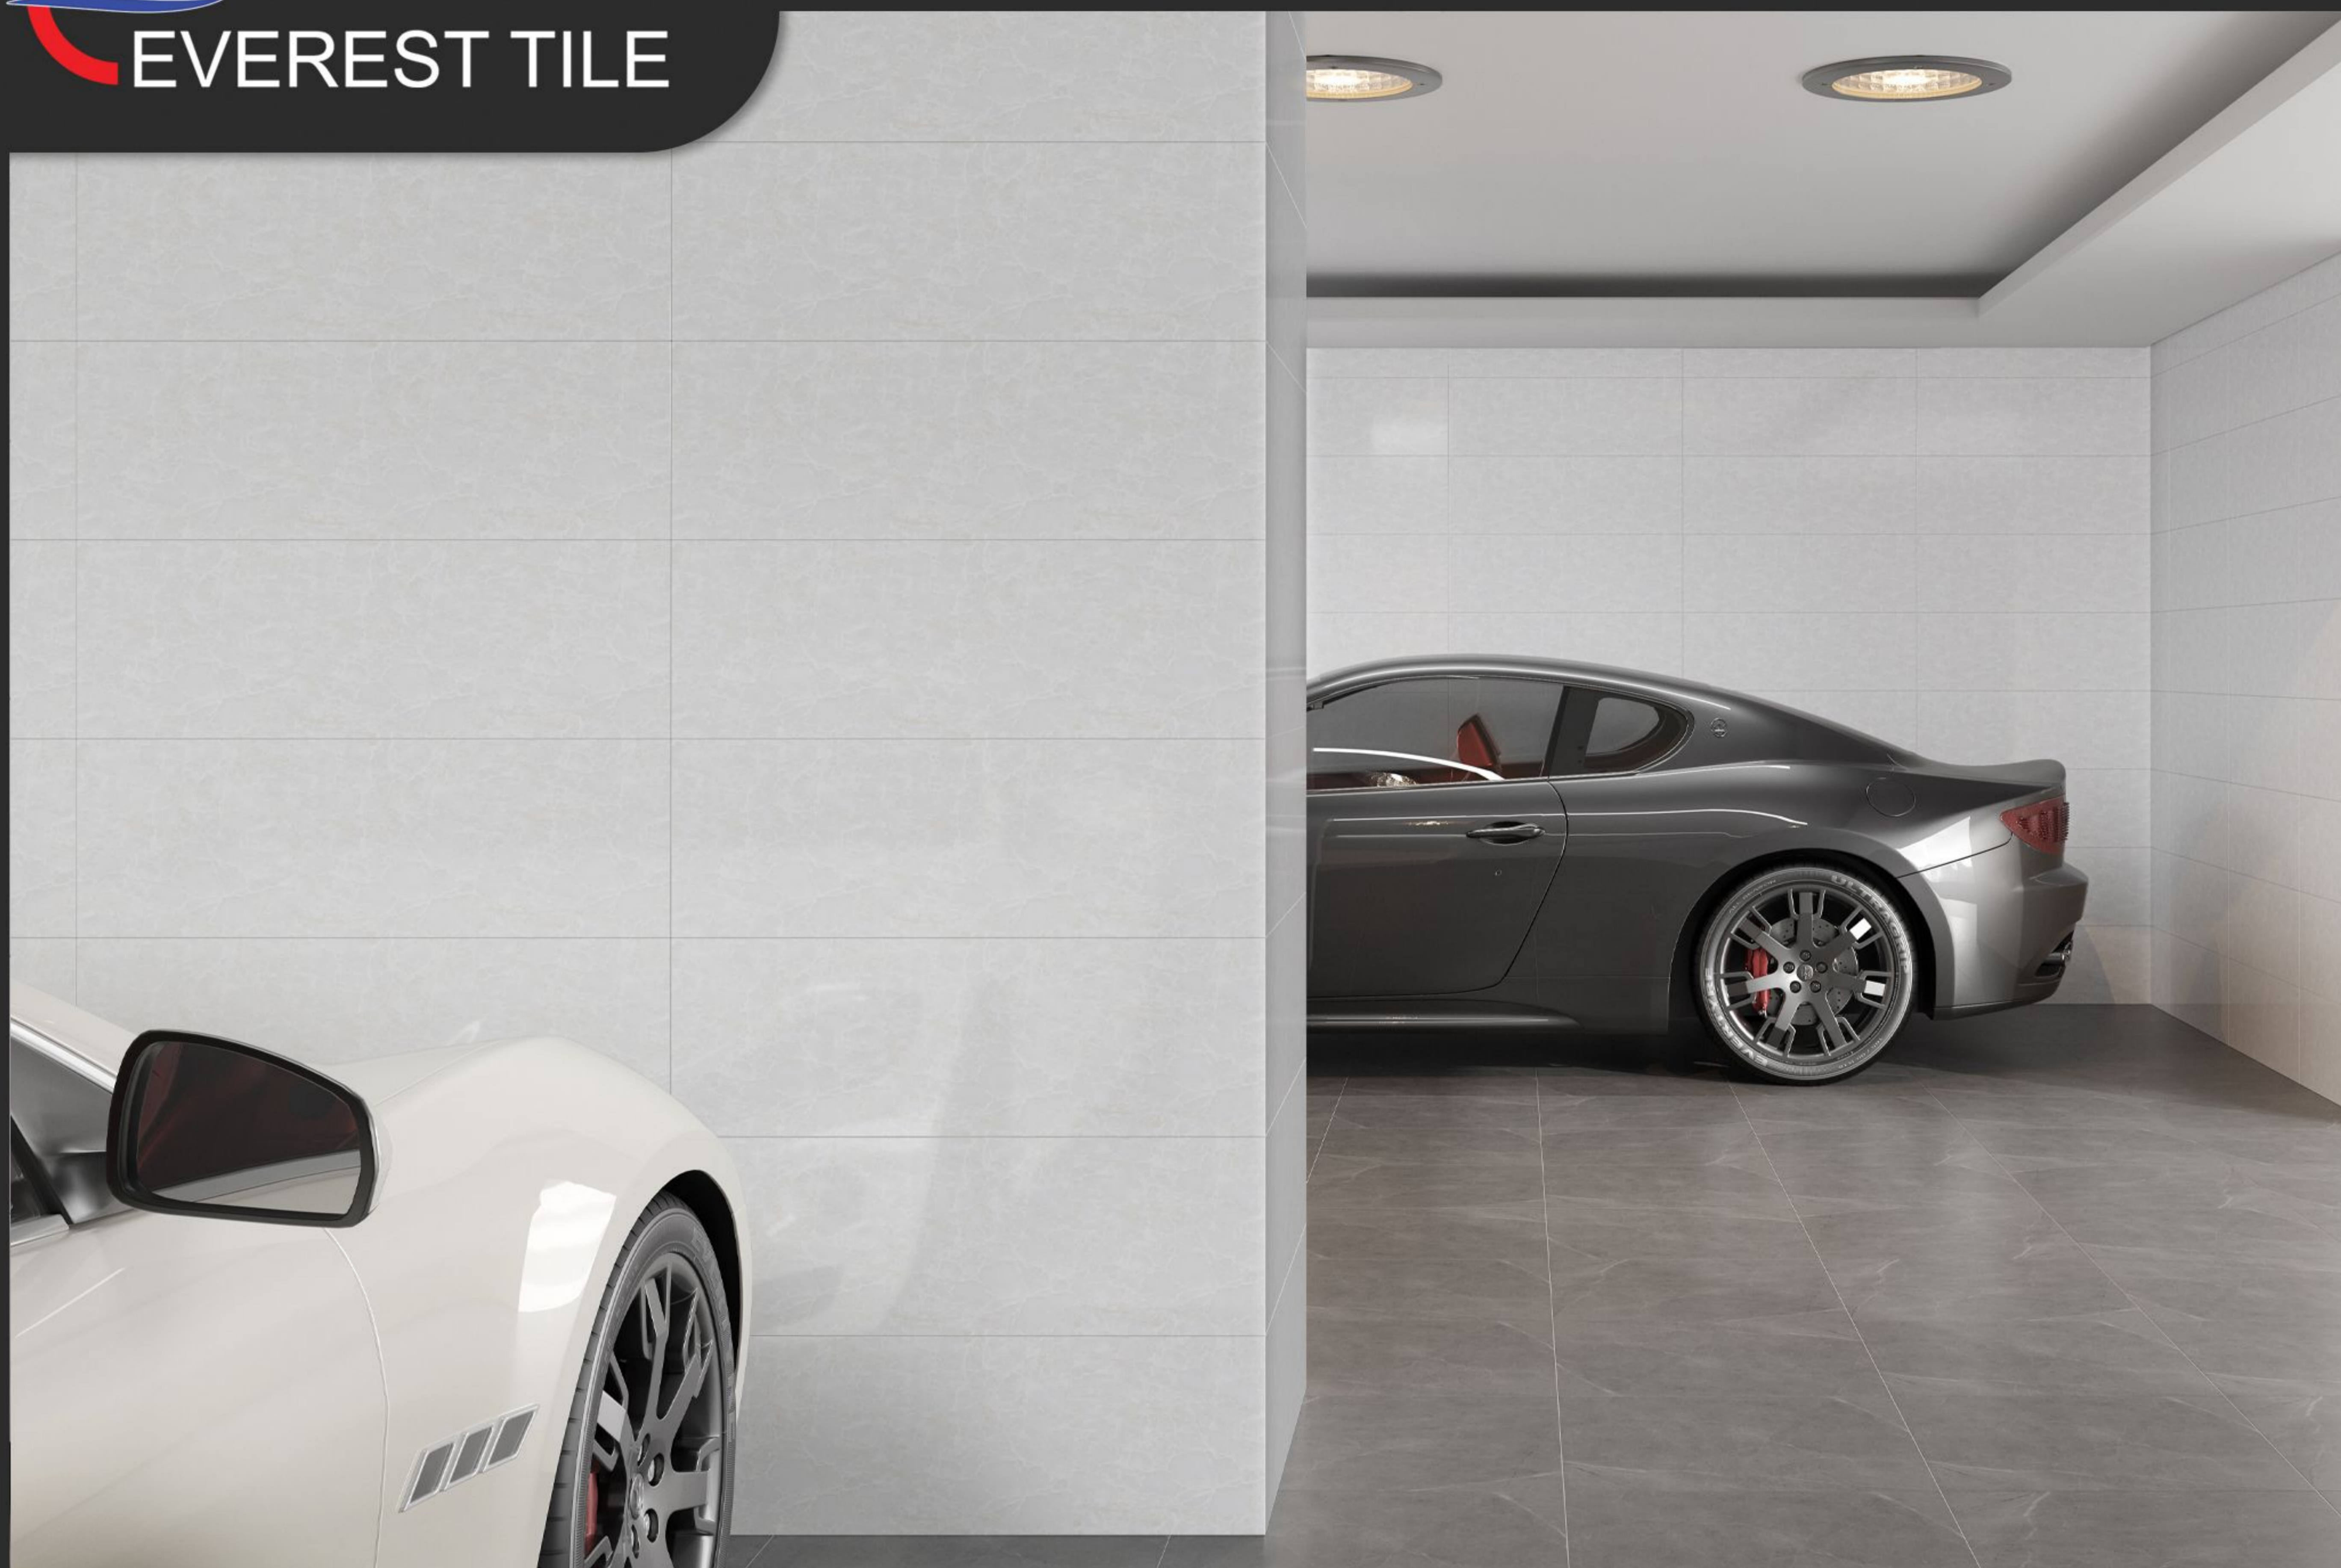

— WHITE BODY —

OPIROUS / WHITE

OPIROUS / WHITE / CODE:5010

Dimensions / Sizes	30*90	Units / Tiles	5	m ² / box	1.35	m ² / Pallet	83.7
Boxes / pallet	62						

— WHITE BODY —

TERAVA / CREAM

TERAVA / CREAM / CODE:5020