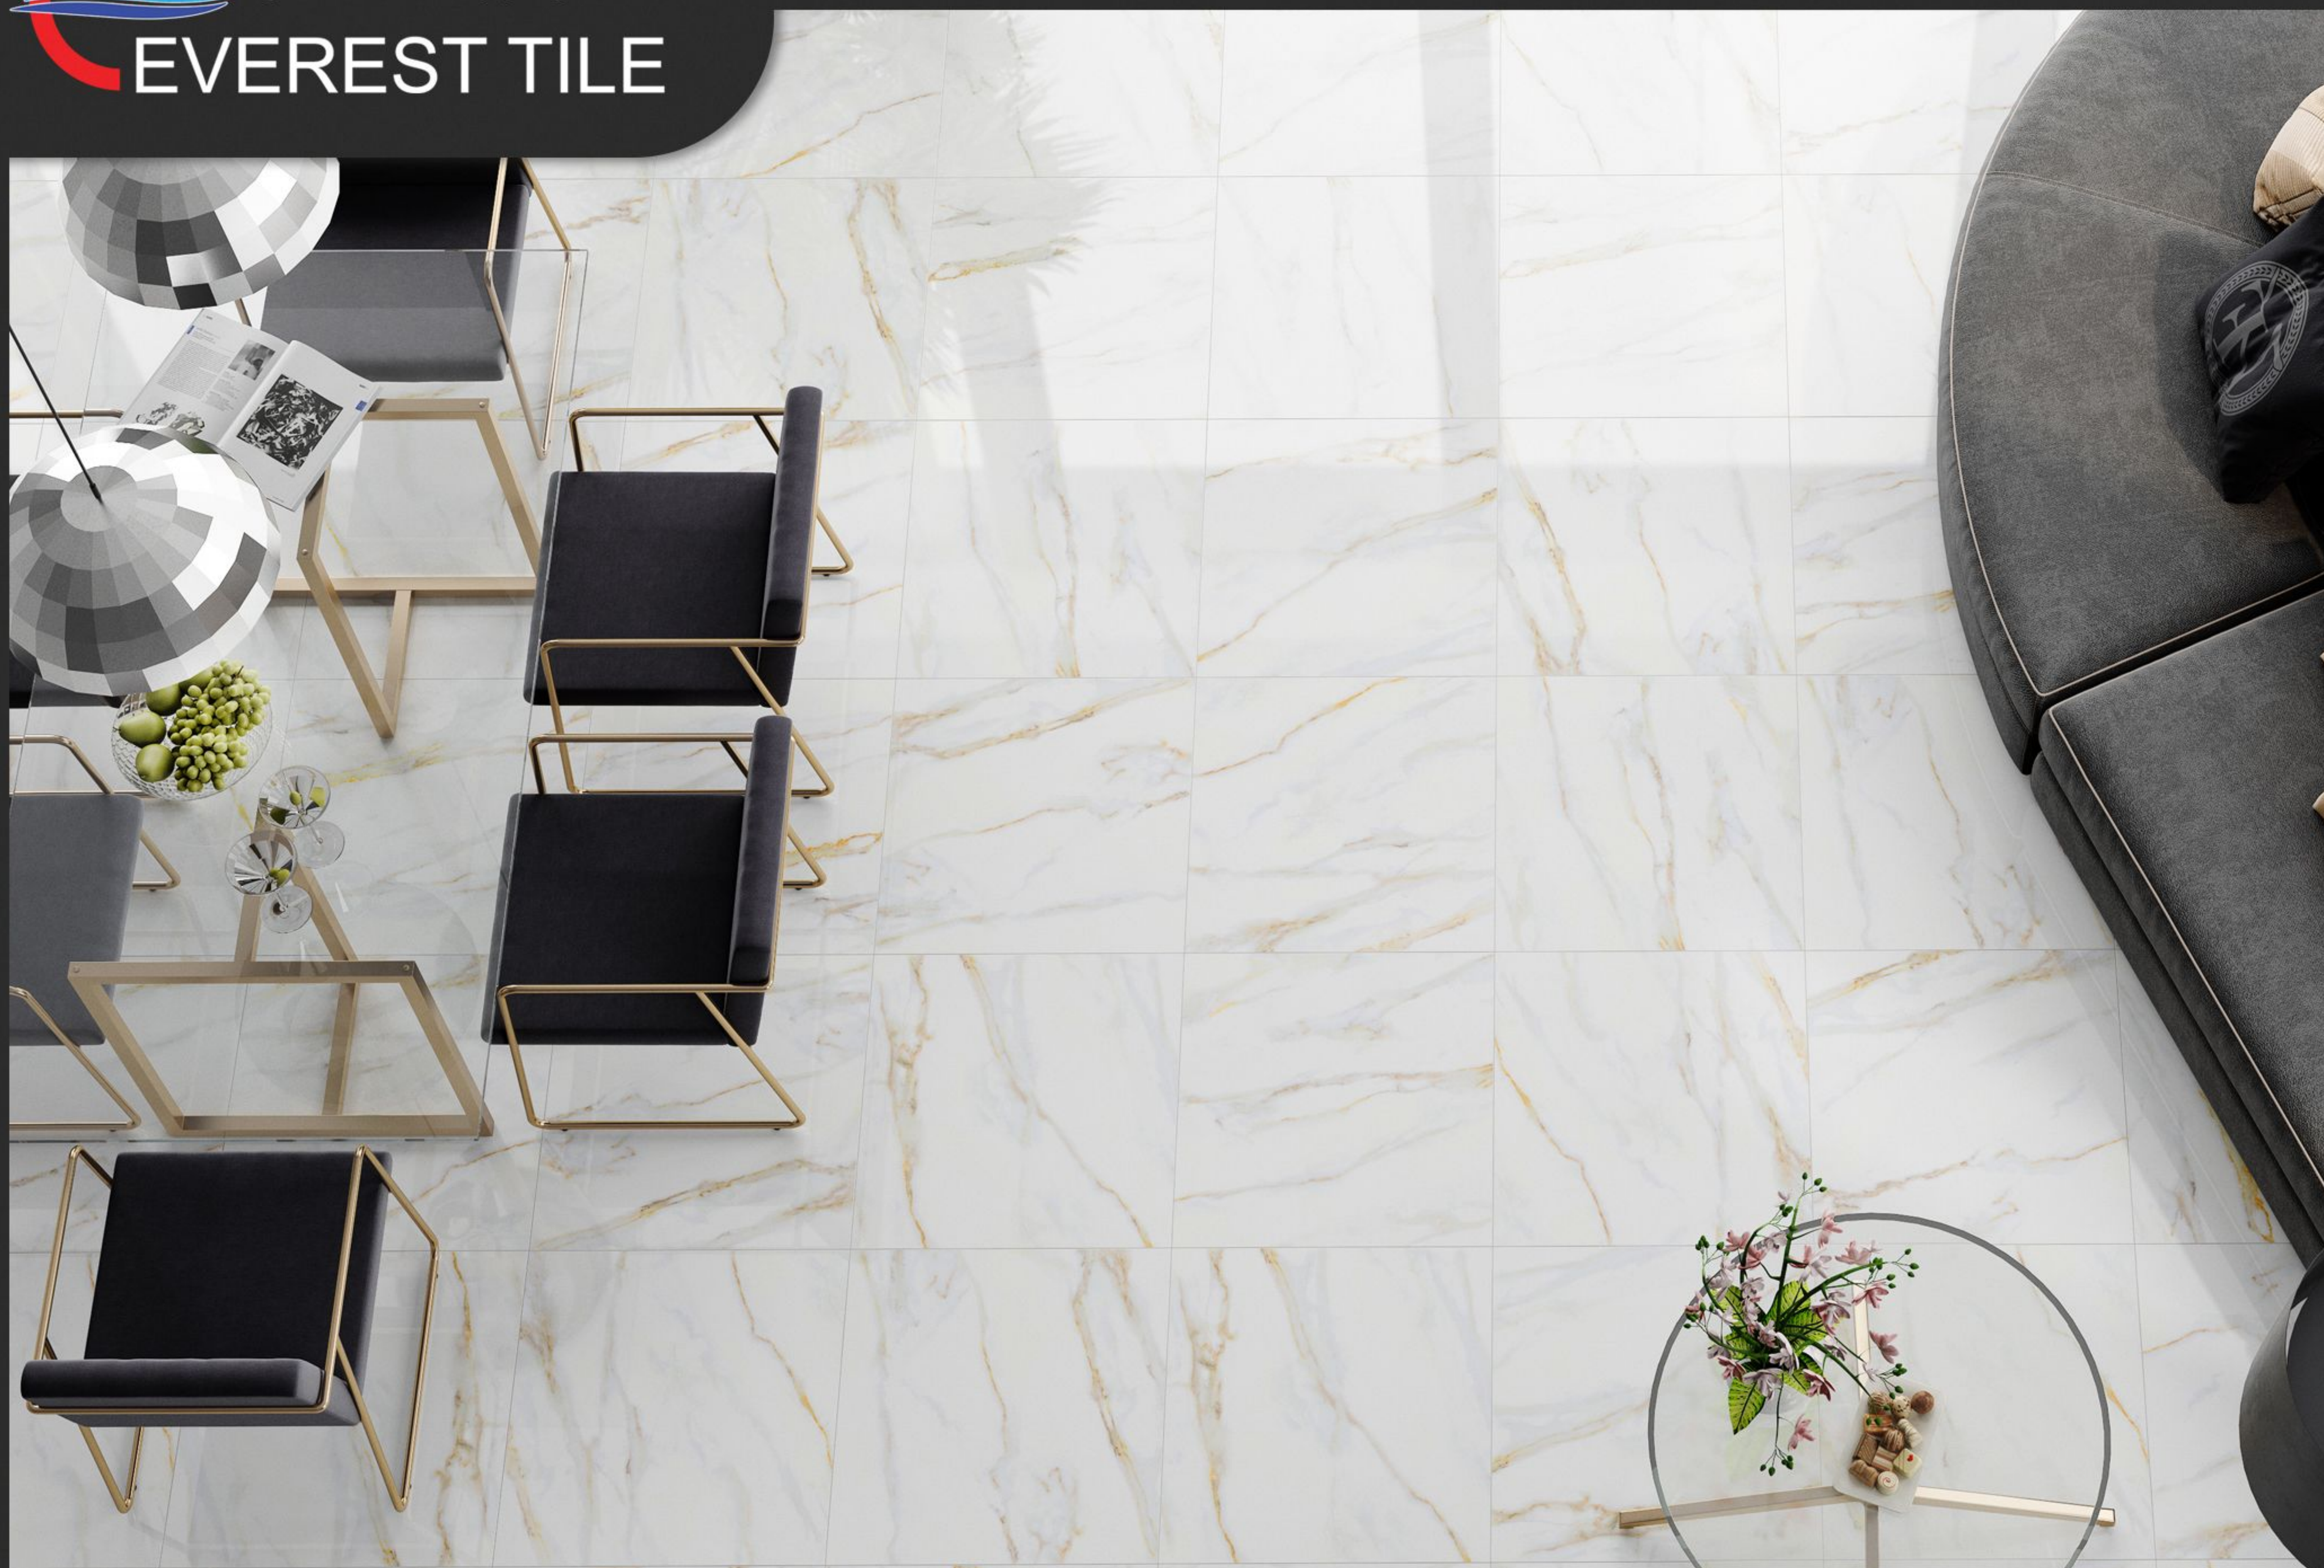

NASYA GOLD

60*60 CM / GLOSSY

CODE: 3080 / 6 FACE

Dimensions / Sizes	60 * 60
BOXES	
Units / Tiles	4
m² / box	1.44
NORMAL PALLET	
m² / Pallet	103.6
Boxes / pallet	72