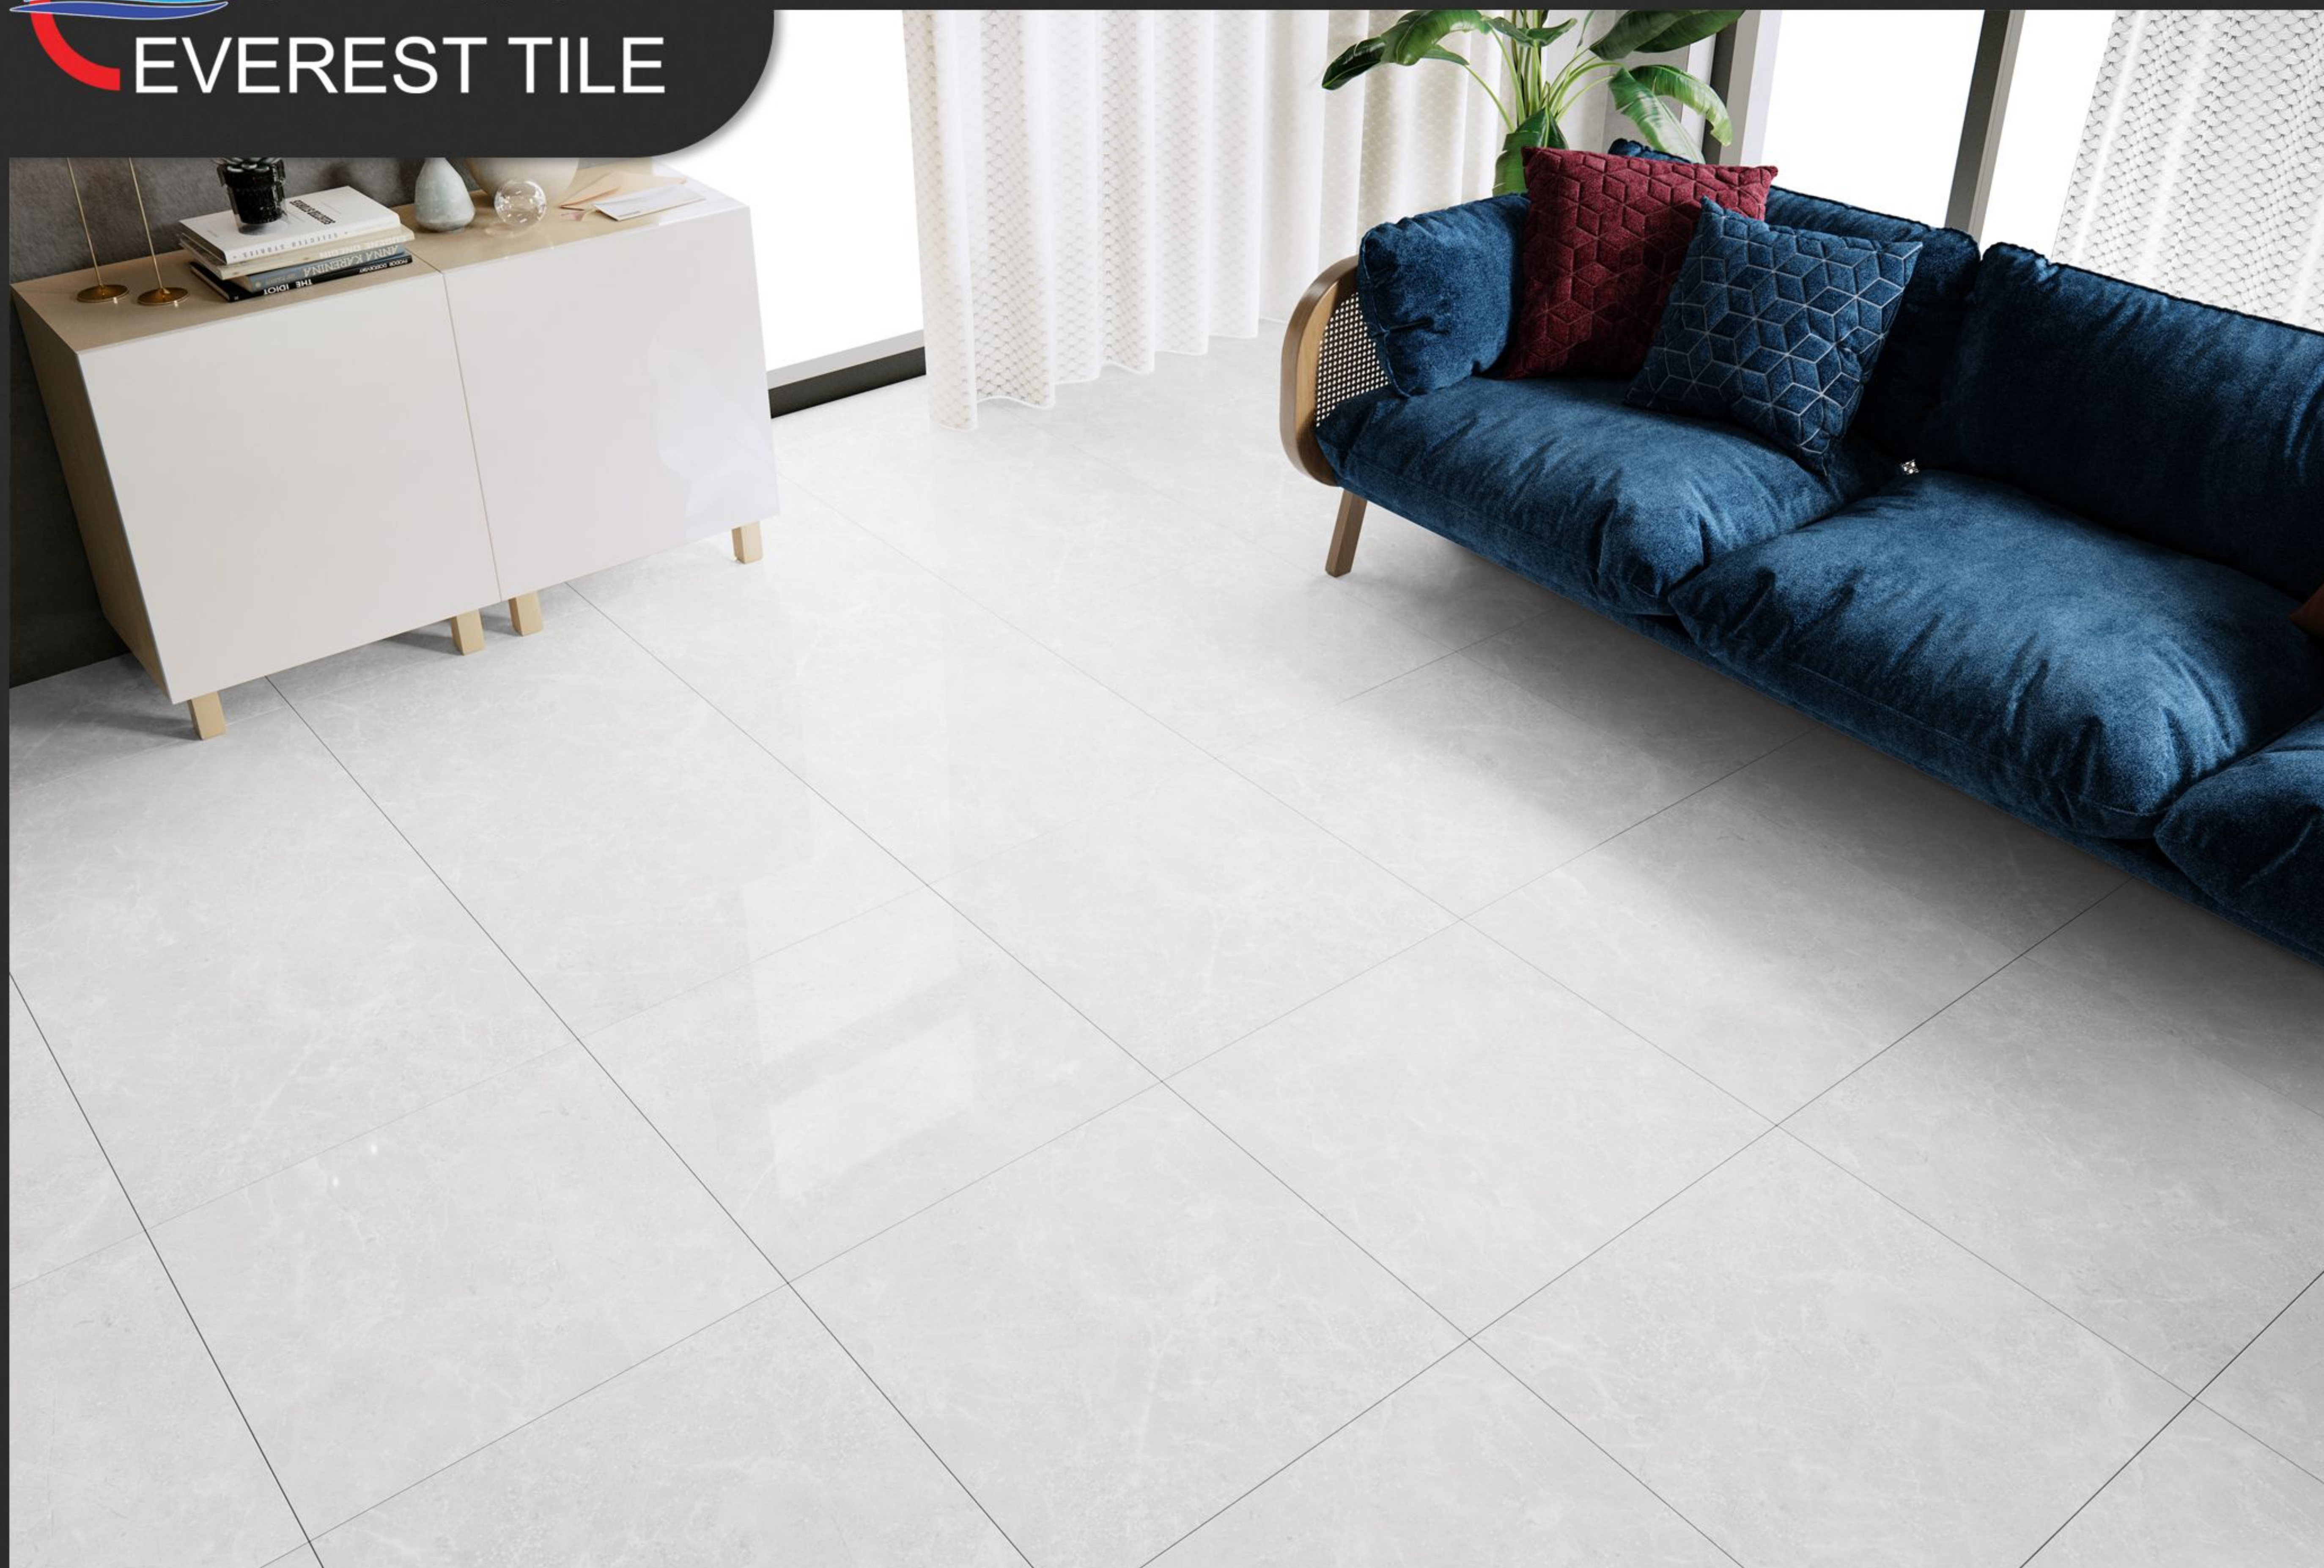

ARTEMIS GRAY

60*60 CM / GLOSSY

CODE: 3020 / 6 FACE

Dimensions / Sizes	60 * 60
BOXES	
Units / Tiles	4
m² / box	1.44
NORMAL PALLET	
m² / Pallet	103.6
Boxes / pallet	72