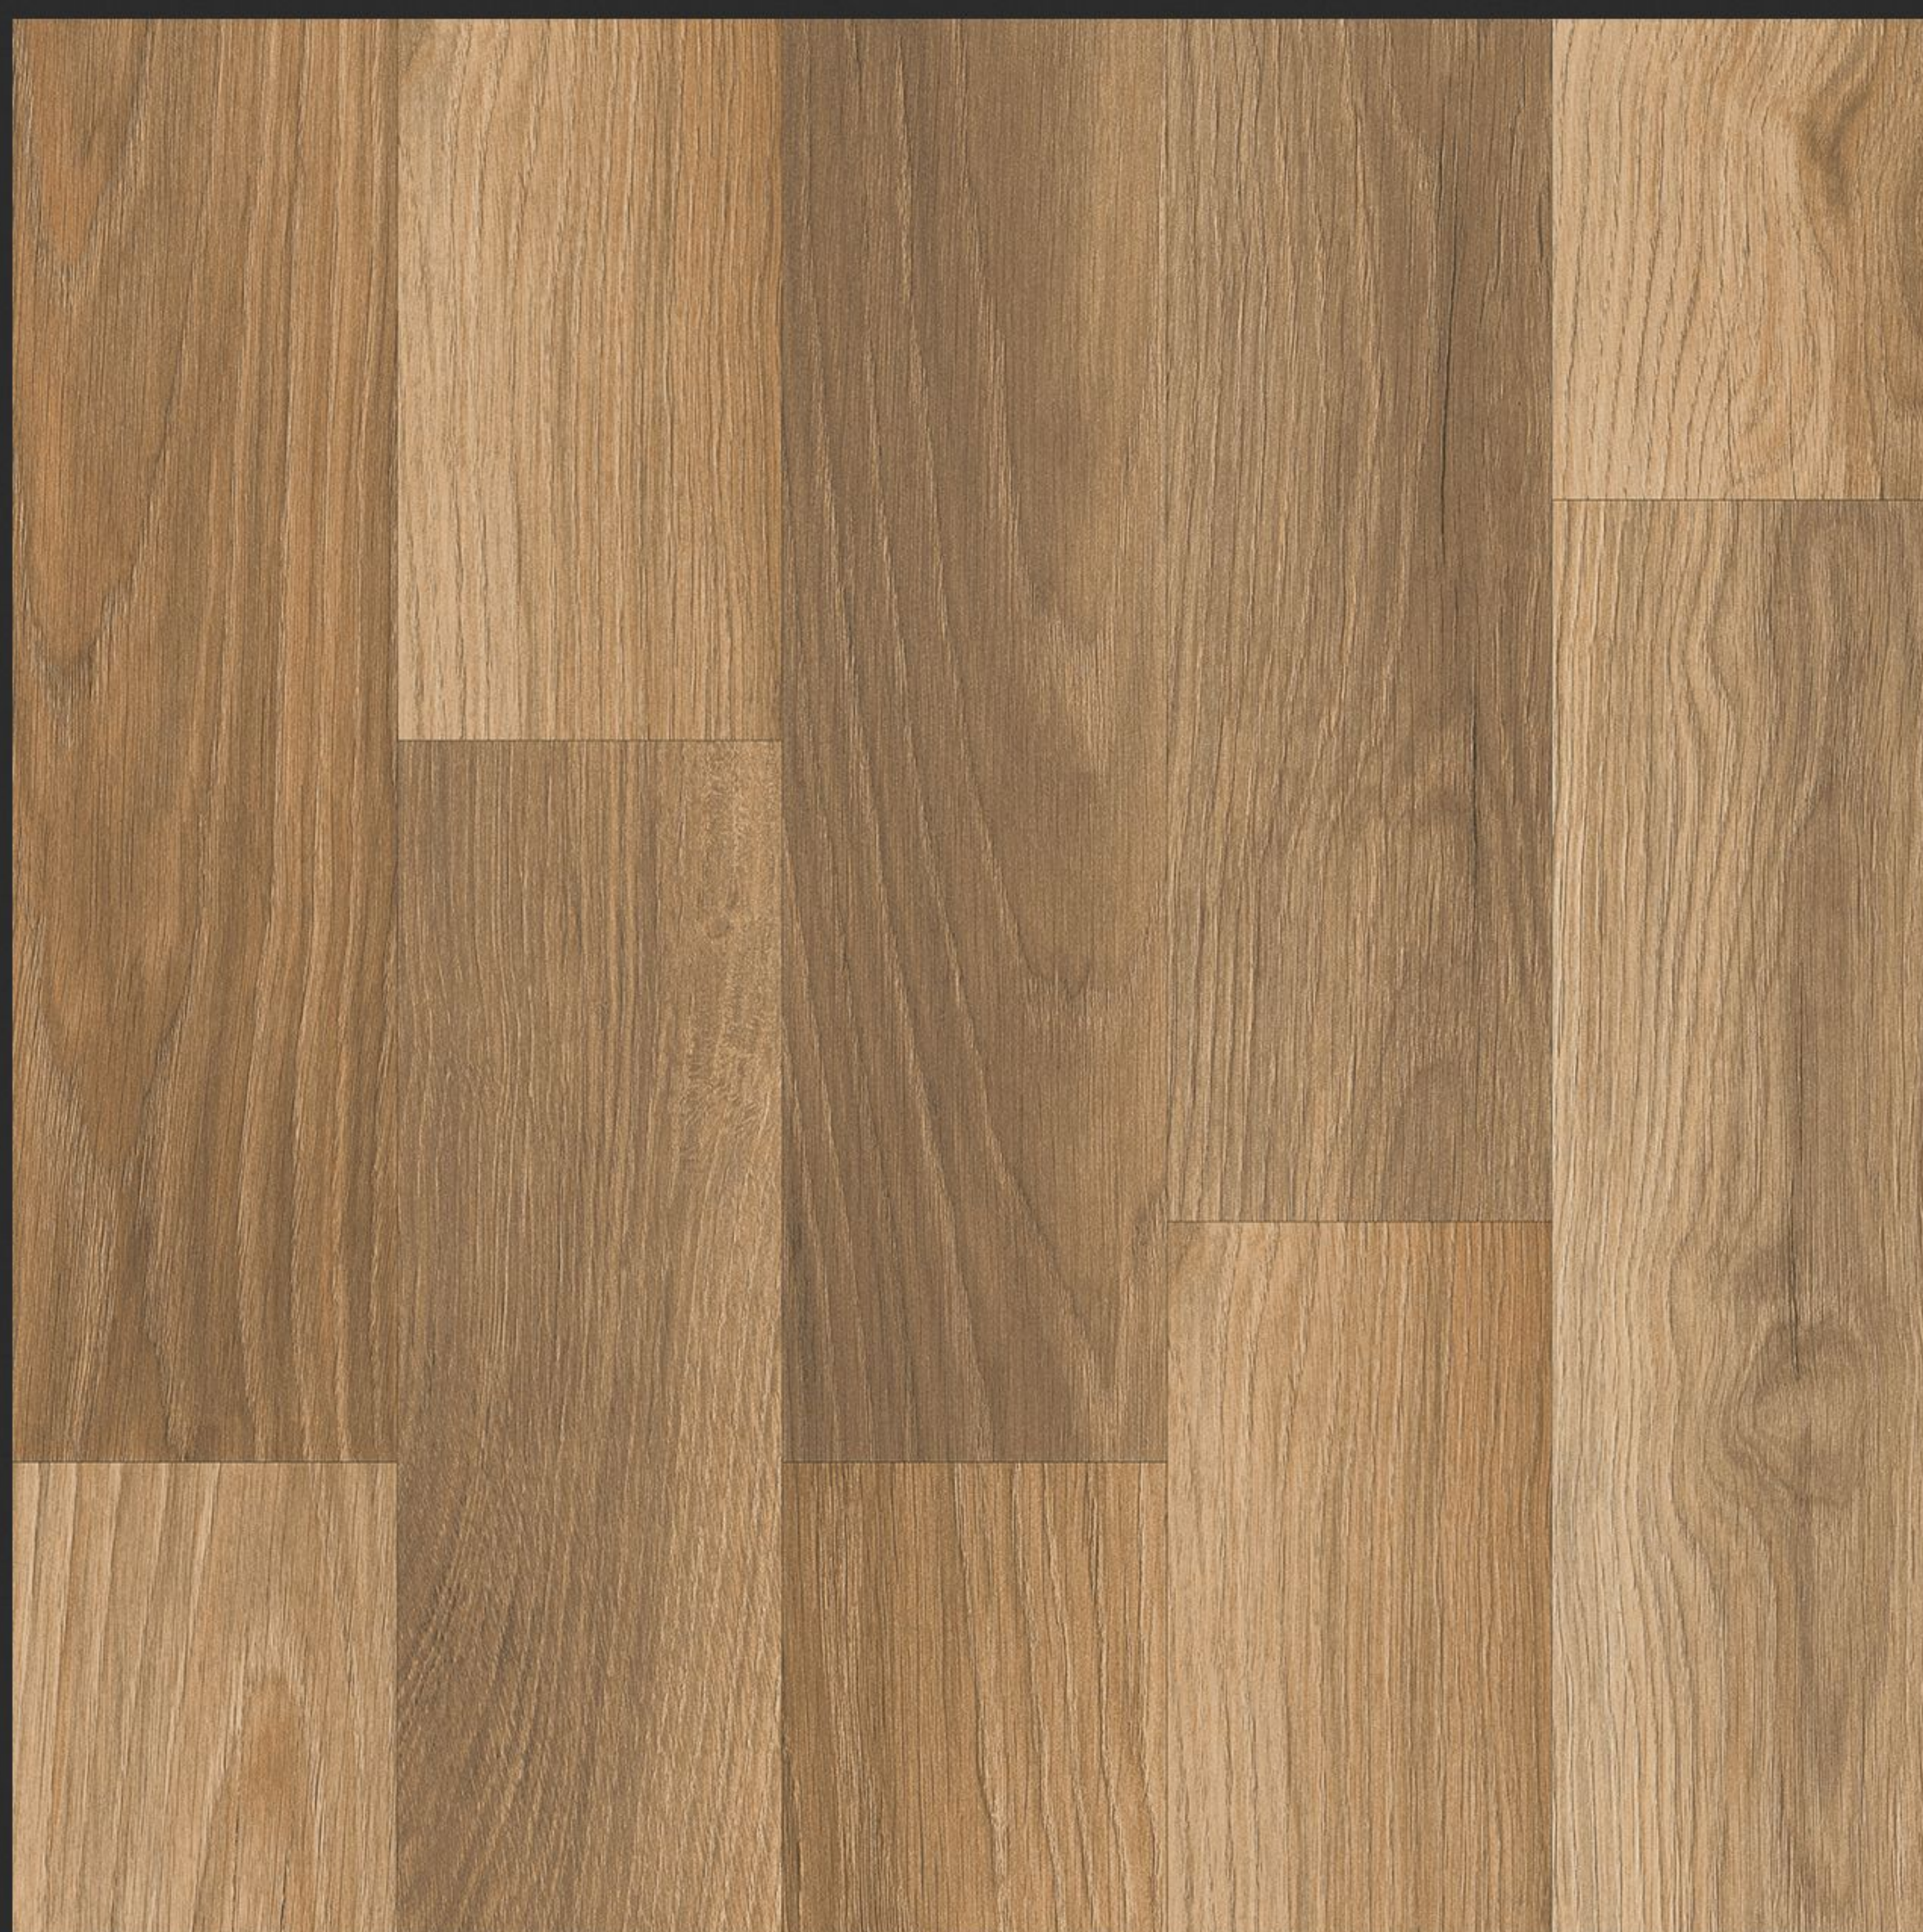

SORENA GRAY

60*60 CM / GLOSSY

CODE: 3025 / 6 FACE

Dimensions / Sizes	60 * 60
BOXES	
Units / Tiles	4
m ² / box	1.44
NORMAL PALLET	
m ² / Pallet	103.6
Boxes / pallet	72

TOOSKA BROWN

60*60 CM / MATTE / RELEIF