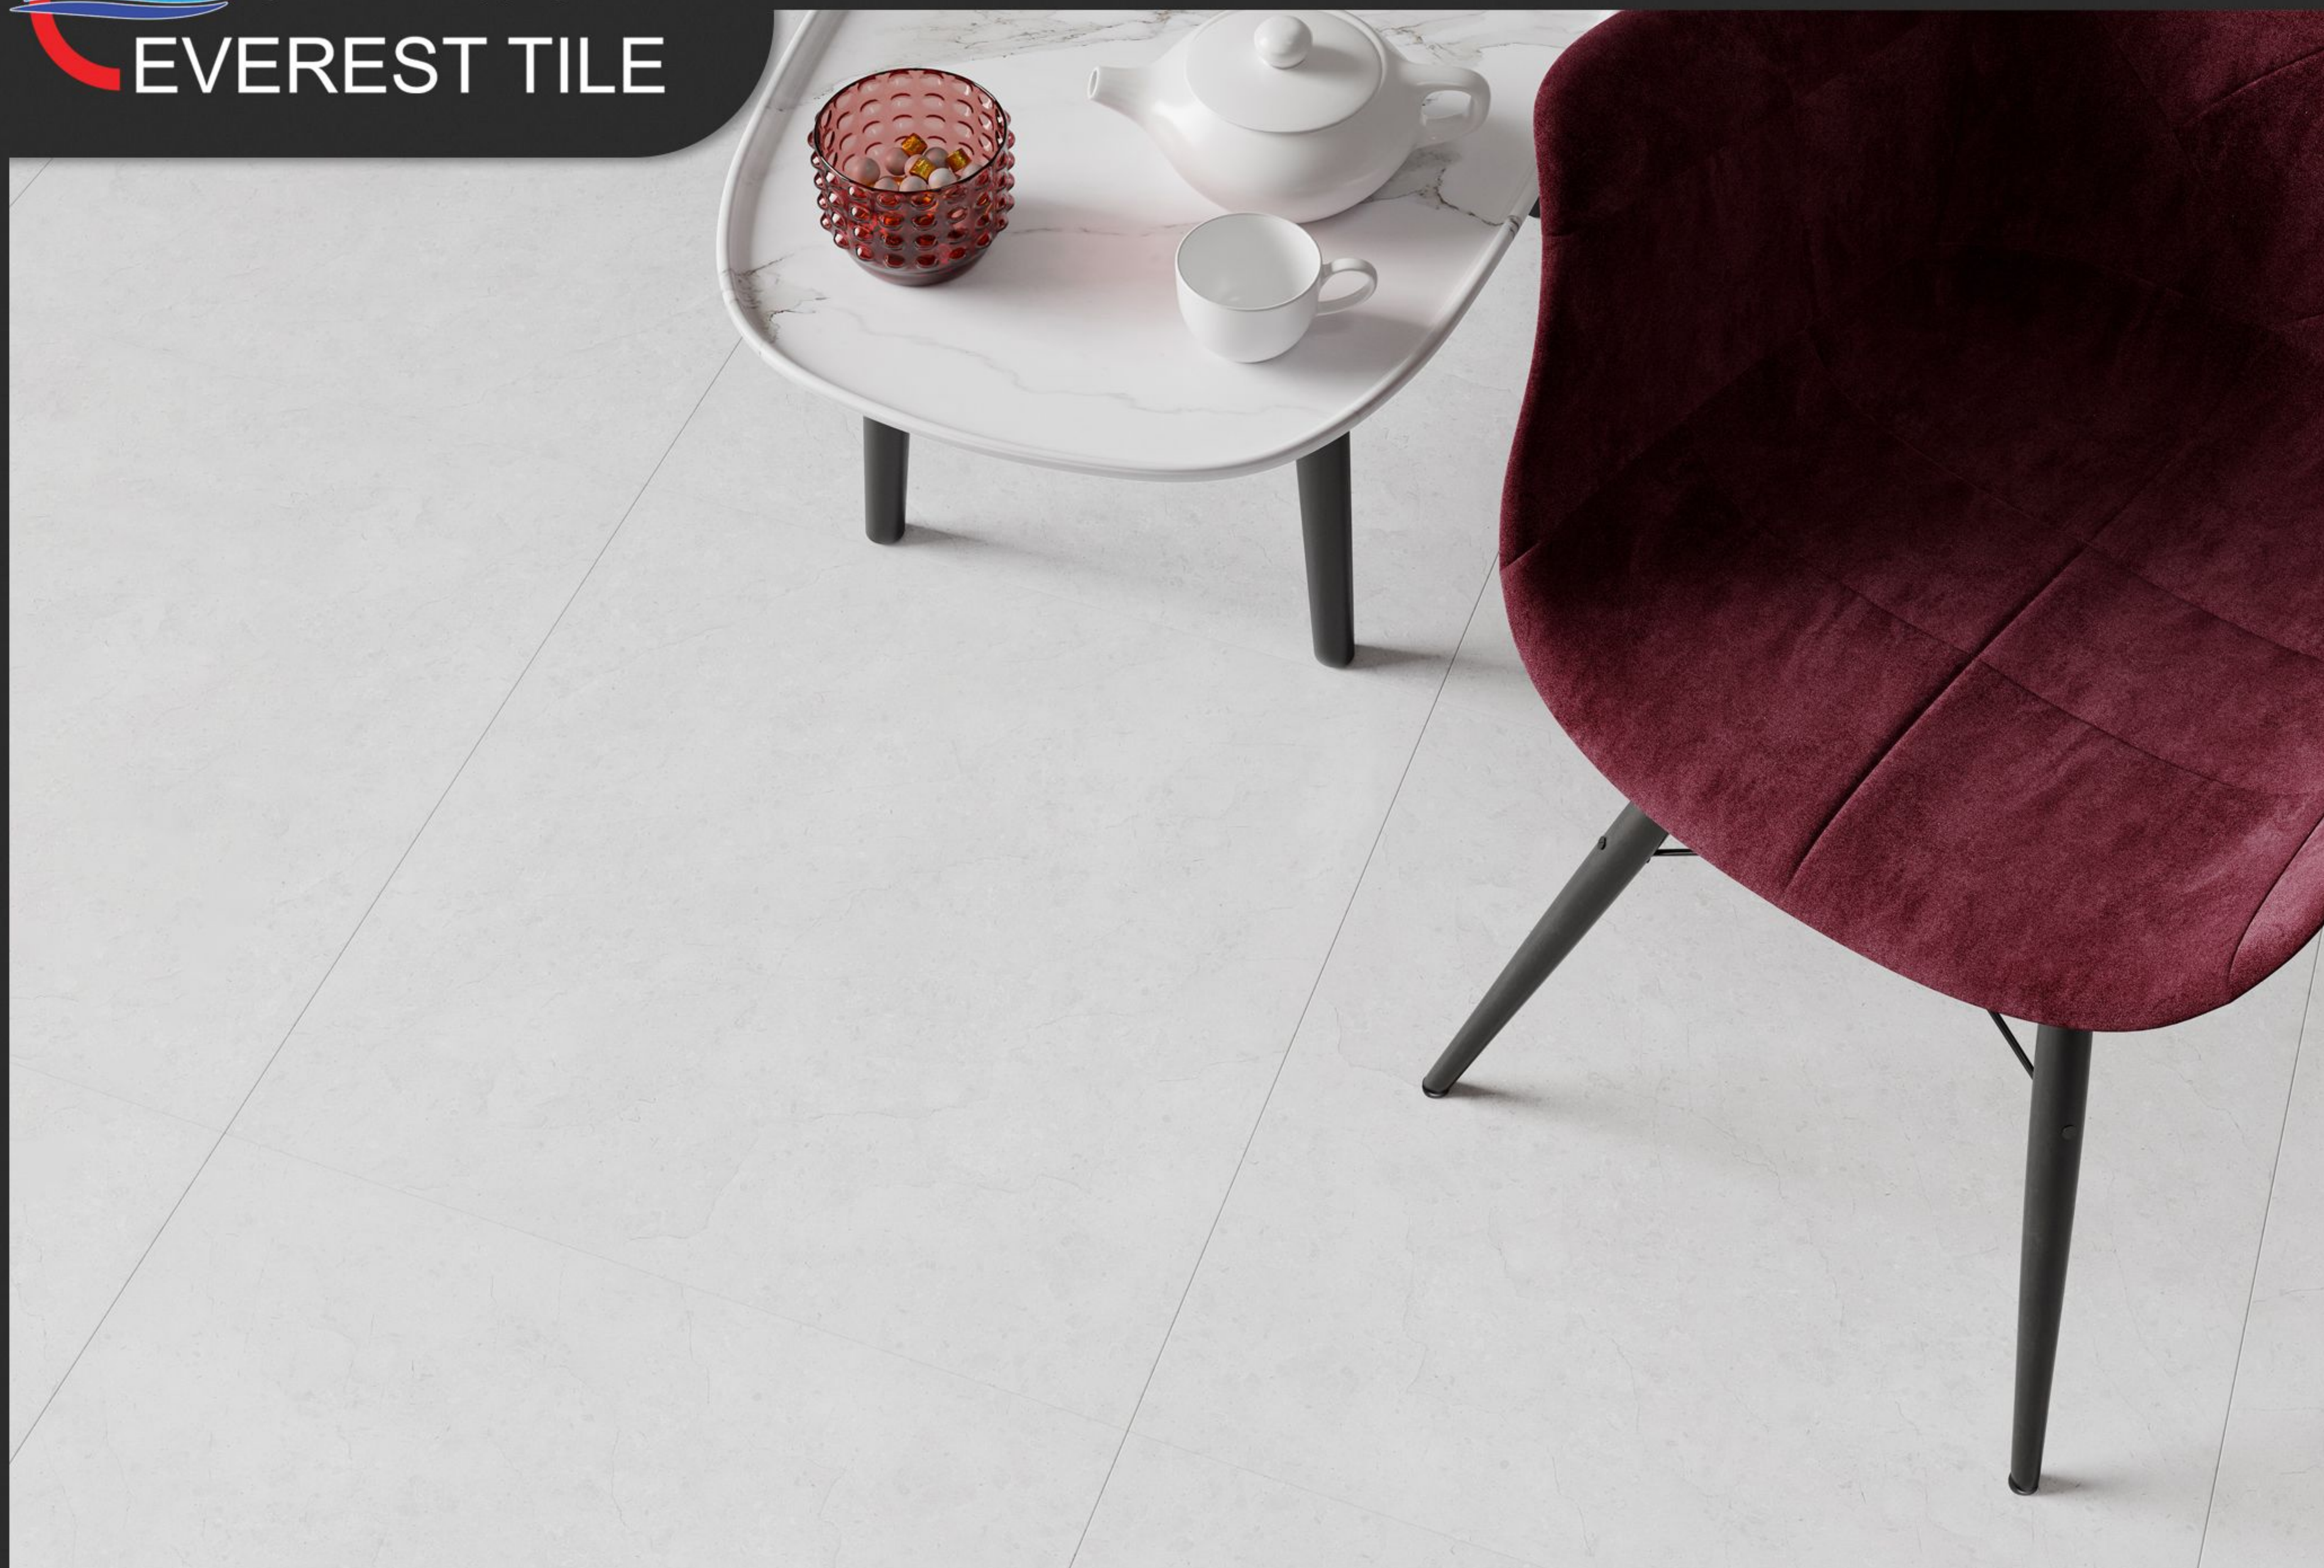

ARNIKA GRAY LIGHT

60*60 CM / MATTE

CODE: 3225 / 1 FACE

Dimensions / Sizes	60 * 60
BOXES	
Units / Tiles	4
m² / box	1.44
NORMAL PALLET	
m² / Pallet	103.6
Boxes / pallet	72