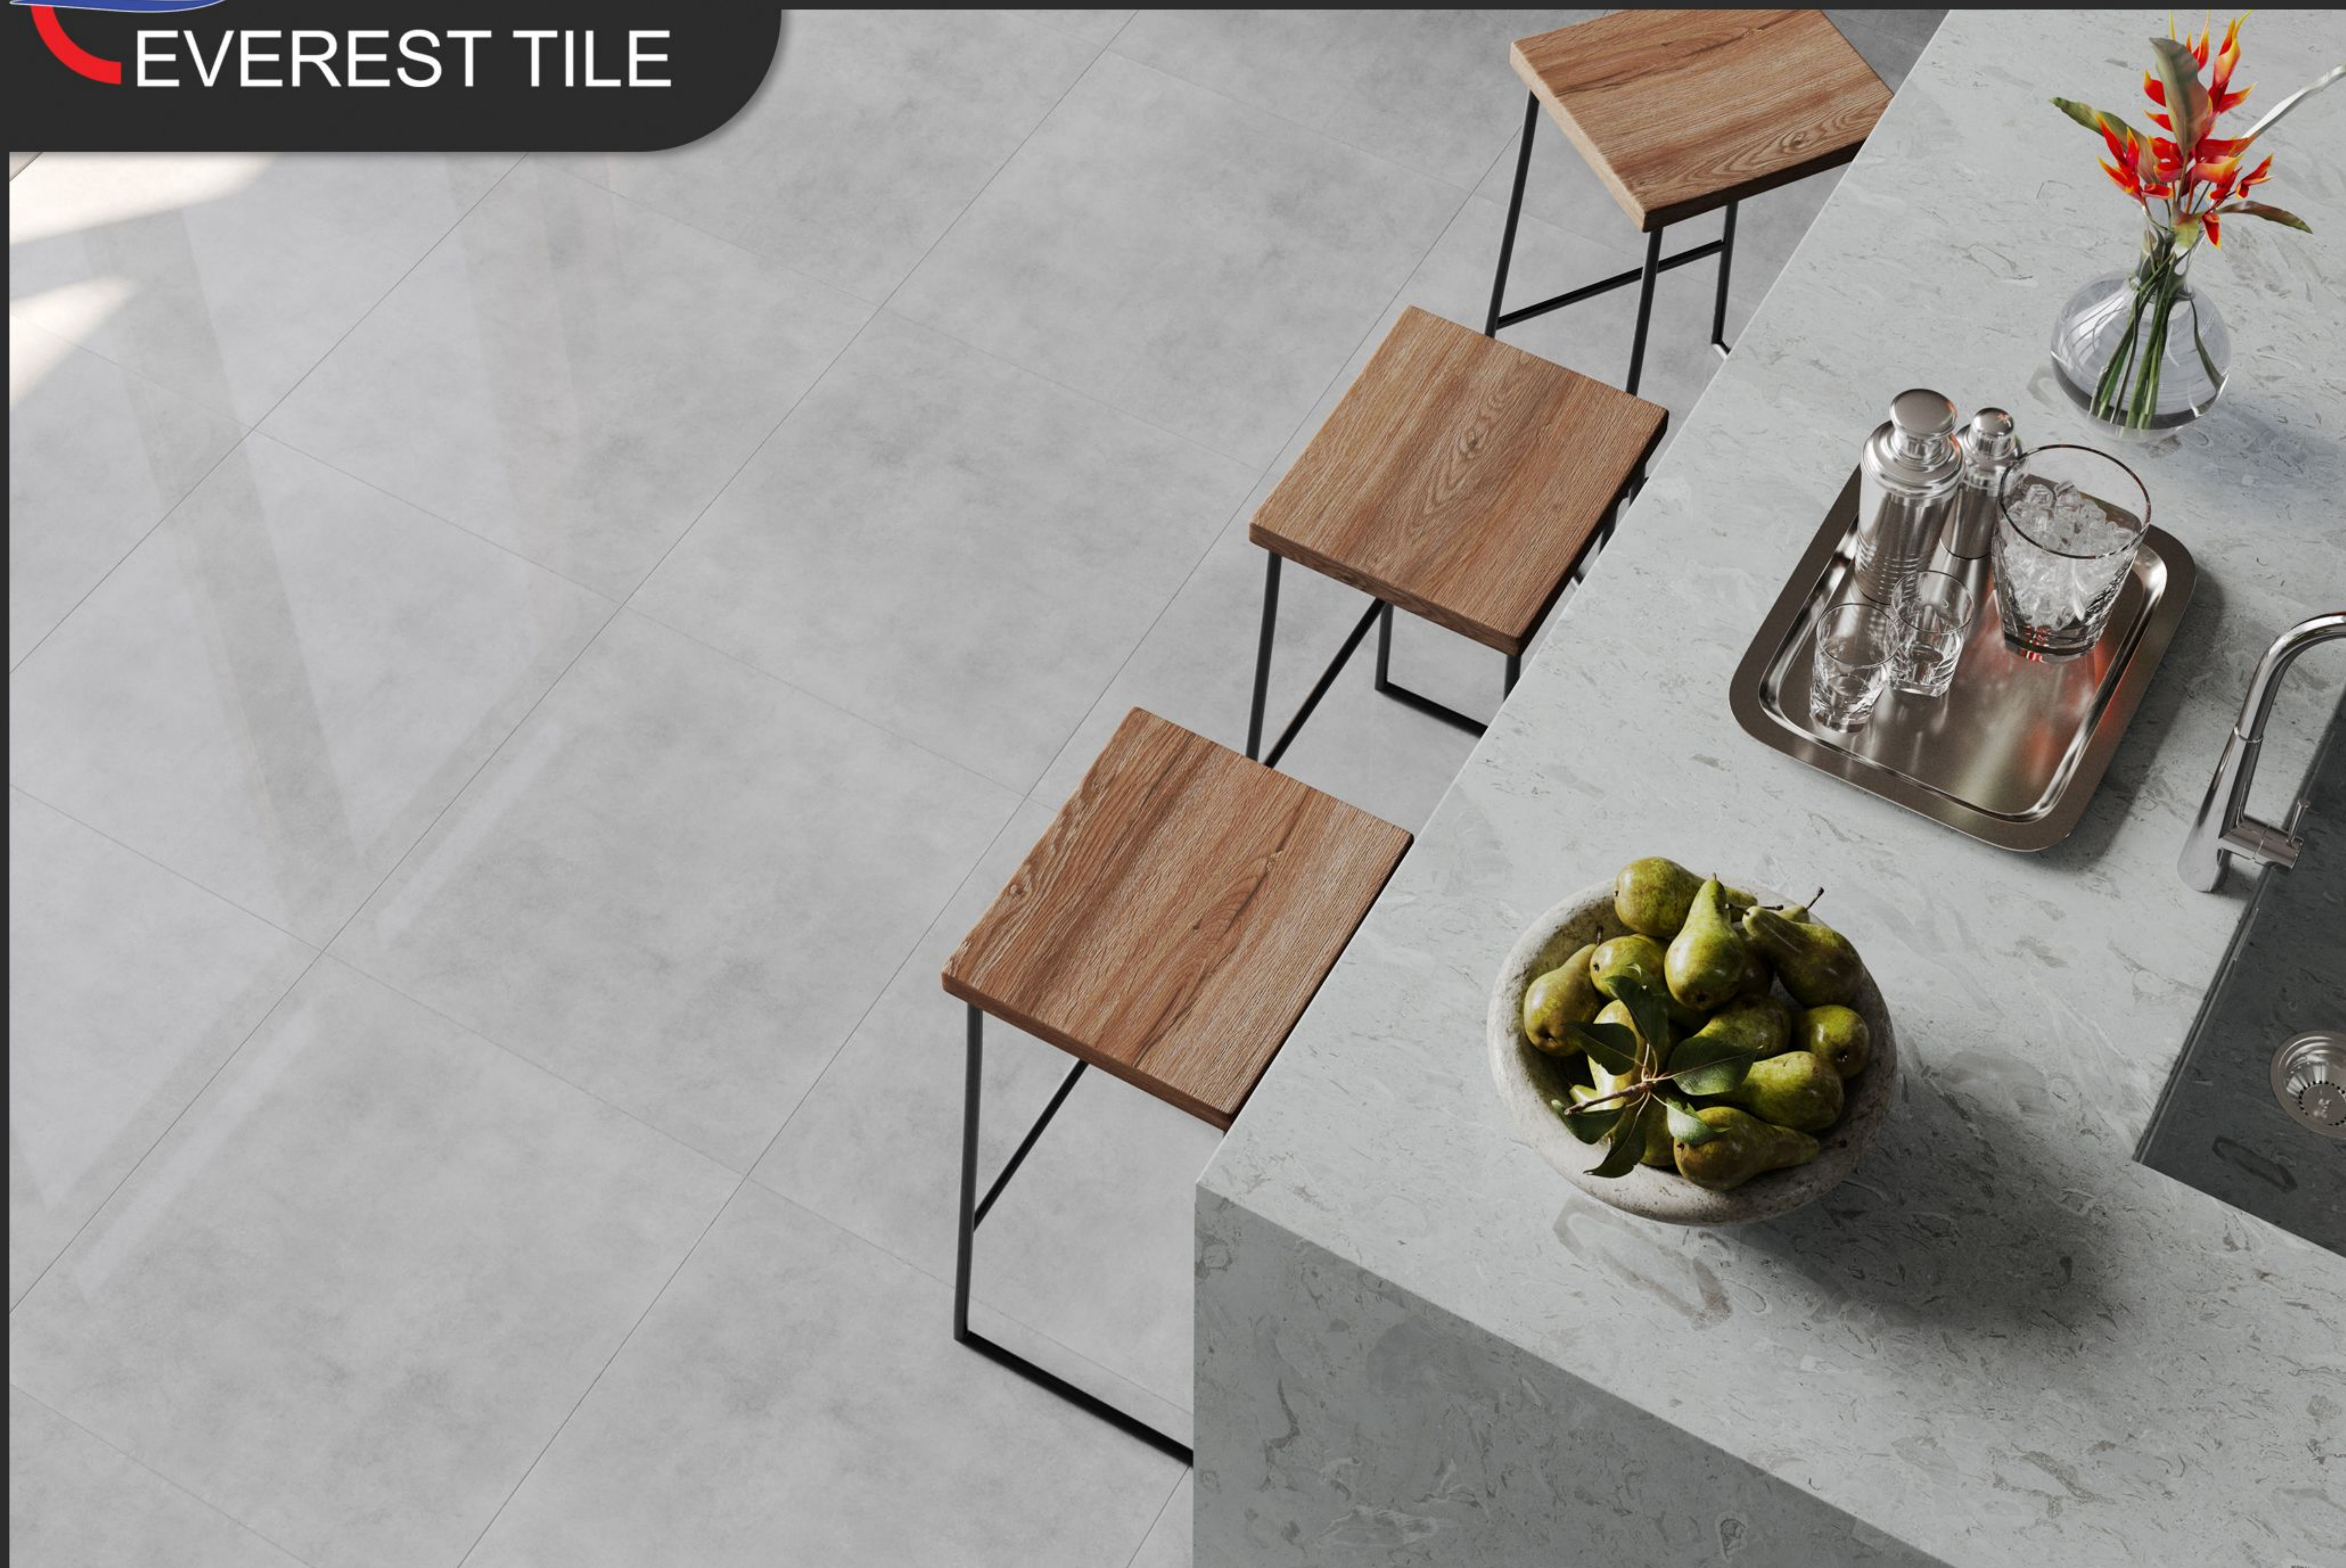

SABA GRAY

60*60 CM / GLOSSY

CODE: 3060 / 1 FACE

Dimensions / Sizes	60 * 60
BOXES	
Units / Tiles	4
m² / box	1.44
NORMAL PALLET	
m² / Pallet	103.6
Boxes / pallet	72