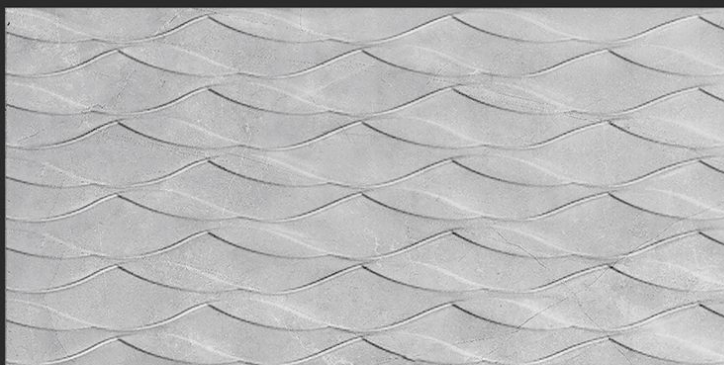

— WHITE BODY —

Madisan / Gray Light / CODE:W1070

Decor- Madisan / Gray / CODE:W1070

Madisan / Gray Dark / CODE:W1071

MADISAN / MATTE

Dimensions / Sizes	30 * 60
BOXES	
Units / Tiles	9
m² / box	1.62
NORMAL PALLET	
m² / Pallet	97
Boxes / pallet	60